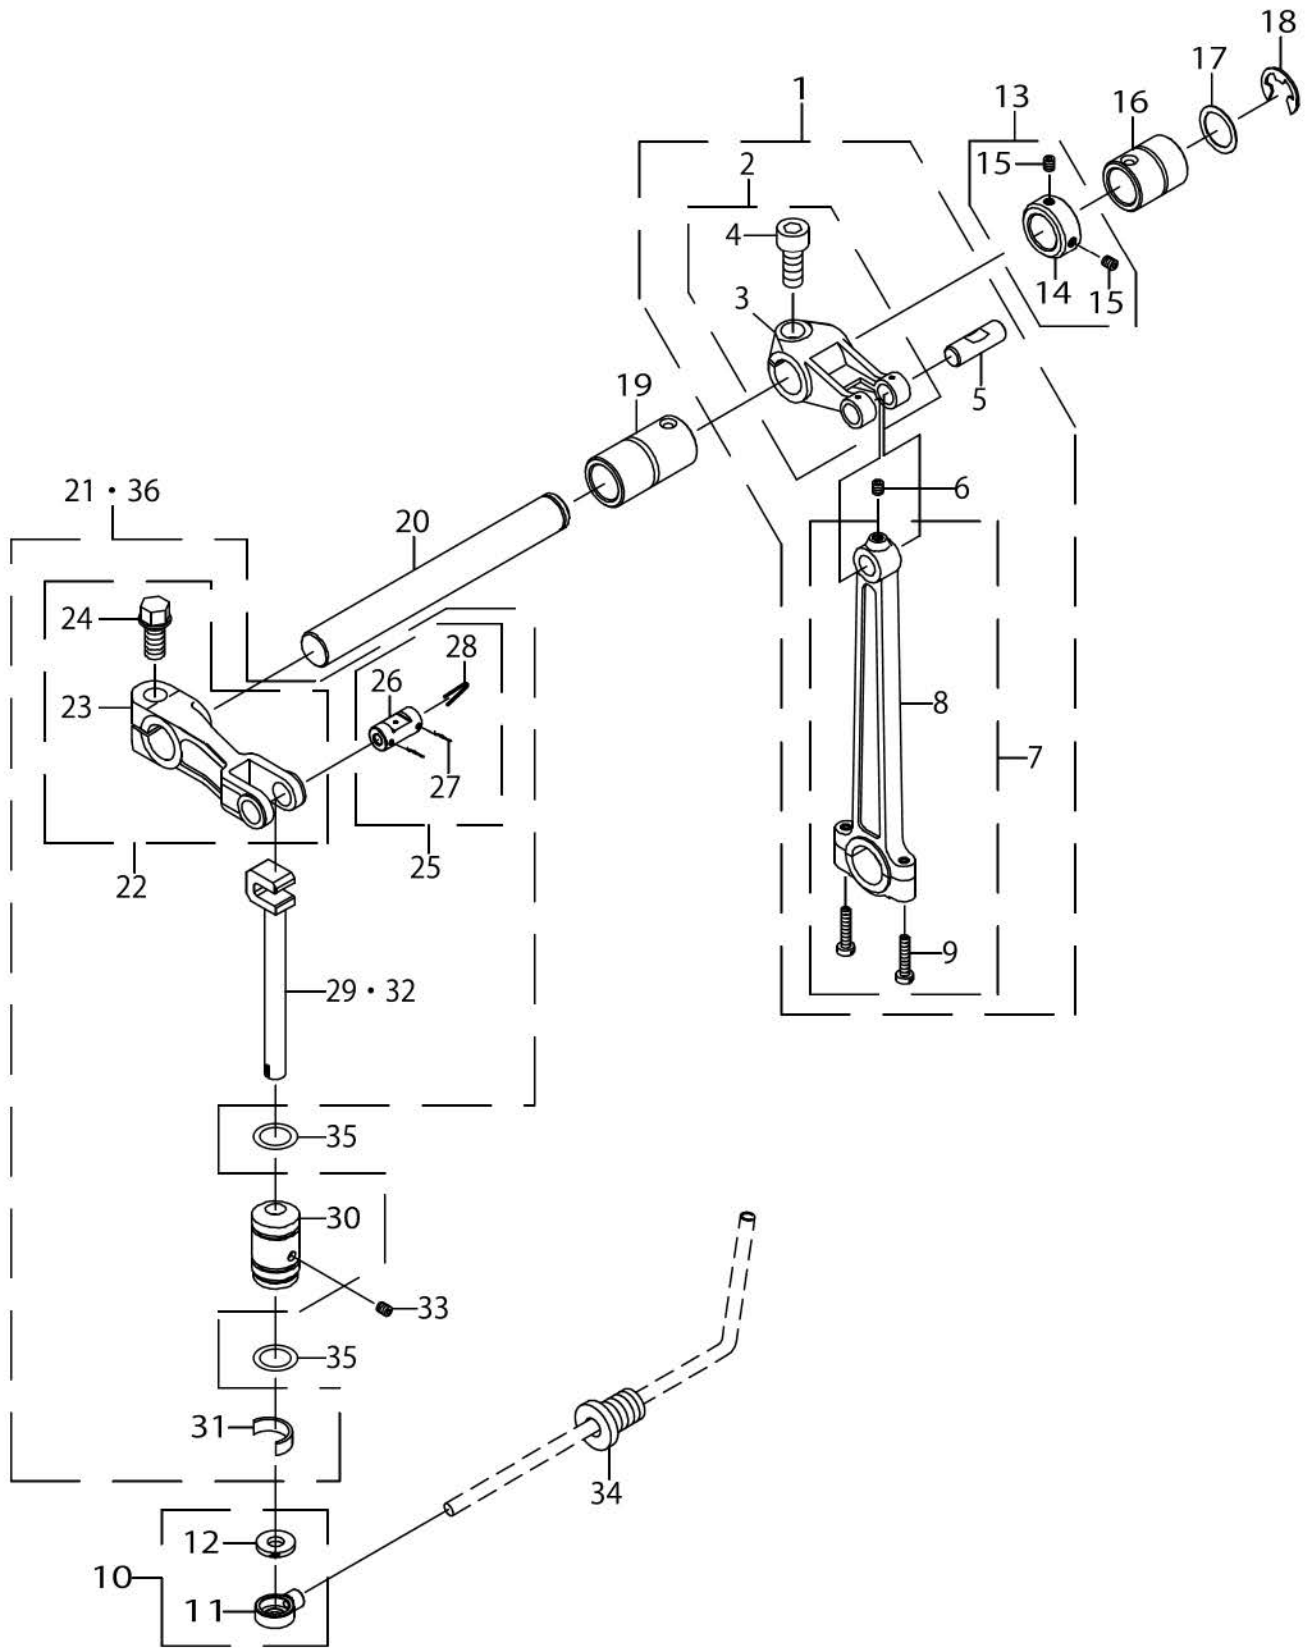

NEEDLE DRIVING SHAFT COMPONENTS

NEEDLE DRIVING SHAFT COMPONENTS

No.	C- ons	Le- vel	Parts No.	Replacement	Supply Code	Parts name	Qty	R- ep. Q- TY	Status	Spec	Remarks
1			40159615			SHAFT COMB.	1				
2		*	7000643			SHAFT	1				
3		*	7000640			NEEDLE BAR ROCKER	1				
4		*	7000588			M_SCREW	1				
5		*	7000646			PIN	1				
6		*	7000522			E_SCREW	1				
7		*	40159618		Disconinue	CONNECTING ROD COMB.	1				
8		*	40159617			CONNECTING ROD	1				
9		*	7000578			M_SCREW	2				
10			7000267			OIL FELT	1				
11		*	7000266			PLUG	1				
12		*	7000677			OIL FELT	1				
13			7000437			COLLAR	1				
14		*	7000432			COLLAR	1				
15		*	7000522			E_SCREW	2				
16			7000637			BUSHING	1				
17			7000362			WASHER	1				
18			7000134			E_CIRCLIPS	1				
19			7000639			BUSHING	1				
20			7000635			ARBOR	1				
21			40159619			NEEDLE BAR COMB.	1				
22		*	7000633		Disconinue	CONNECTING ROD COMB.	1				
23		*	7000632			CONNECTING ROD	1				
24		*	7000593			M_SCREW	1				
25		*	7000638		Disconinue	SHAFT COMB.	1				
26		*	7000636			SHAFT	1				
27		*	7000728			OIL YARN	2				
28		*	7000729			OIL WICK	1				
29		*	7000654			NEEDLE BAR	1				
30		*	40159620			BUSHING	1				
31		*	7000676			OIL FELT	1				
32		*	40159658			NEEDLE BAR (44H)	1				FOR 14S-44H
33			7000503			E_SCREW	1				
34			7000445			PLUG	1				
35			7000141			O-RING	2				
36			40159623			NEEDLE BAR COMB.(44H)	1				FOR 14S-44H