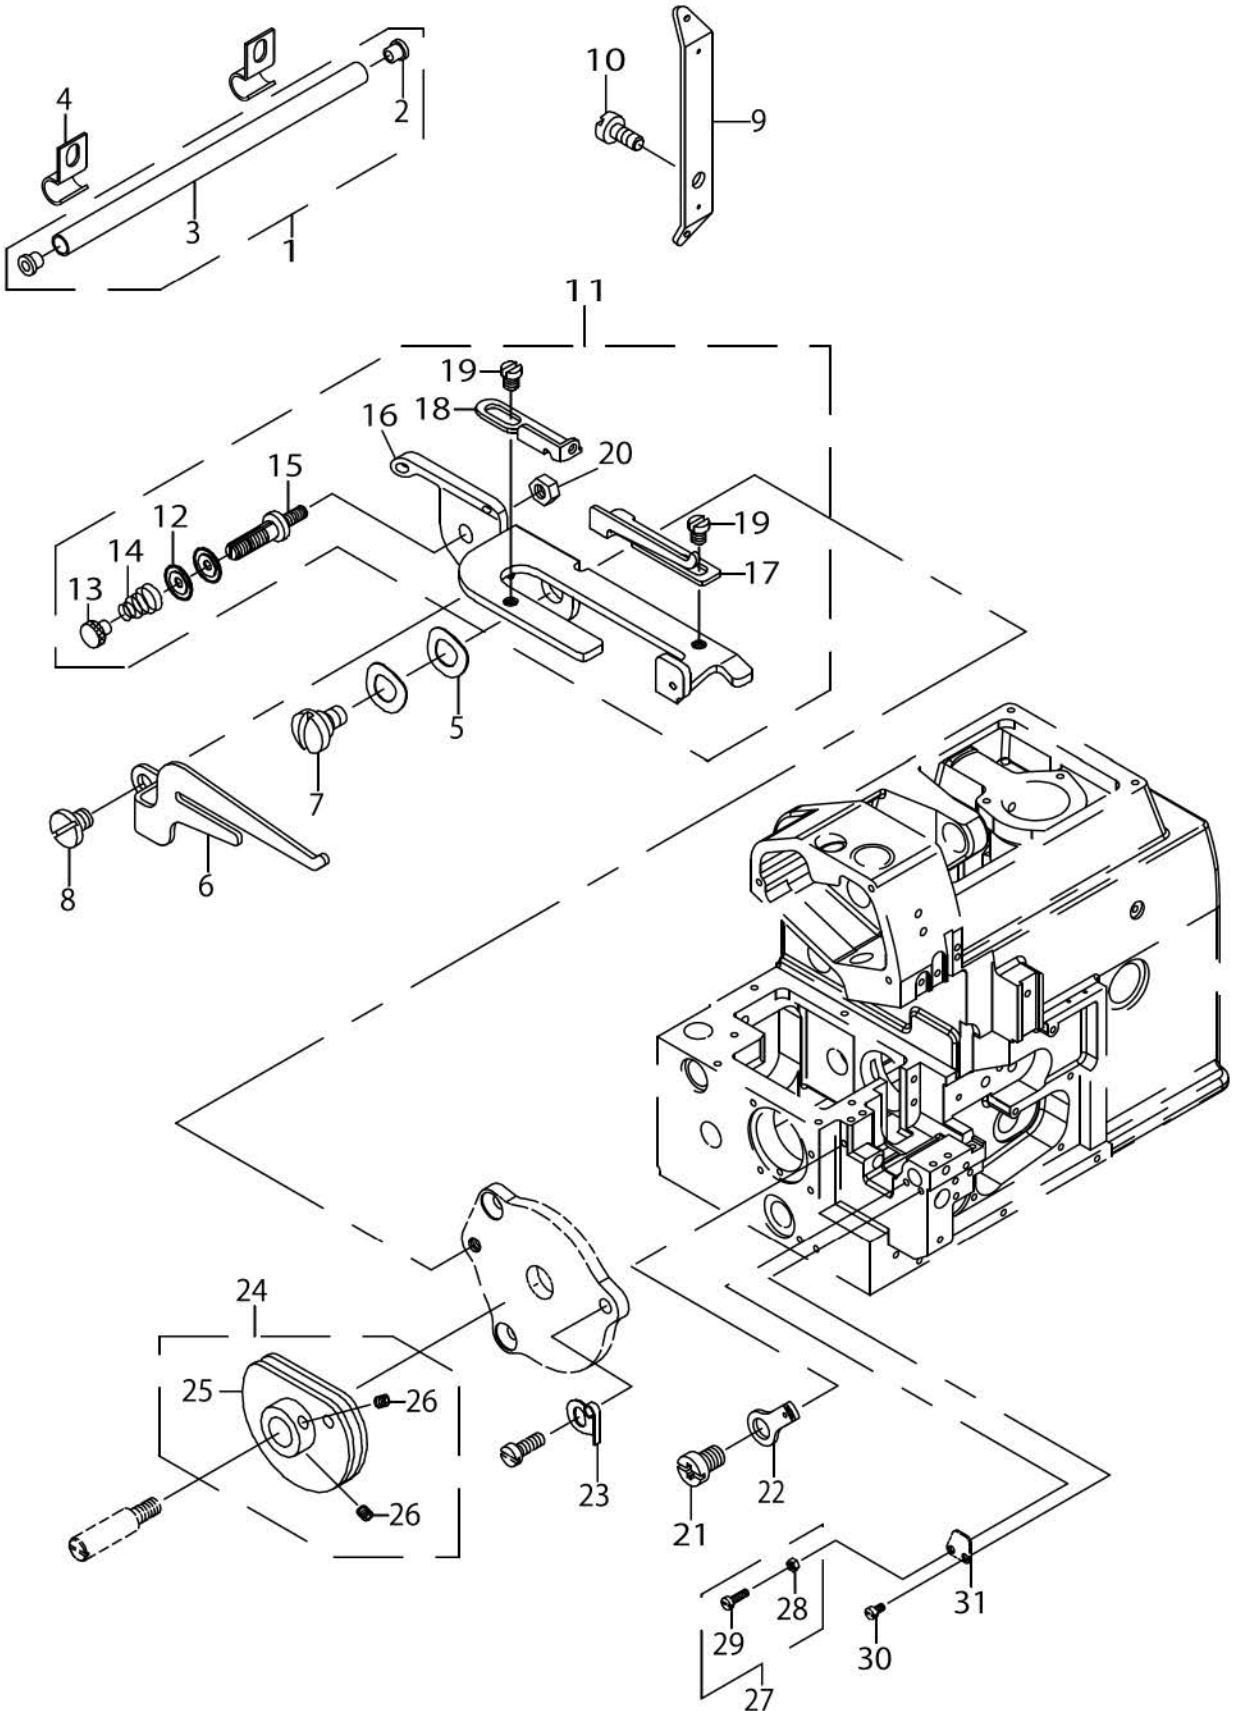

CHAIN LOOPER COMPONENTS (2)

CHAIN LOOPER COMPONENTS (2)

No.	C- ons	Le- vel	Parts No.	Replacement	Supply Code	Parts name	Qty	R- ep. Q- TY	Status	Spec	Remarks
1			70000397			DUCT COMB.	1				
2		*	70000172			PLUG	2				
3		*	70000396			DUCT	1				
4			70000398			FIXED PLATE	2				
5			70000359			WASHER	2				
6			70000387			THREAD GUIDE PLATE	1				
7			70000519			E_SCREW	1				
8			70000576			M_SCREW	1				
9			70000384			THREAD CROSSING	1				
10			70000513			E_SCREW	1				
11			70000391			THREAD TAKE-UP DEVICE	1				
12		*	70000392			THREAD GRIP	2				
13		*	70000393			THREAD TENSION KNOB	1				
14		*	70000394			SPRING	1				
15		*	70000395			THREAD TENSION SHAFT	1				
16		*	70000388			BRACKET	1				
17		*	70000389			THREAD GUIDE PLATE	1				
18		*	70000390			THREAD GUIDE PLATE	1				
19		*	70000571			M_SCREW	2				
20		*	70000452			NUT	1				
21			70000557			E_SCREW	1				
22			70000383			THREAD GUIDE PLATE	1				
23			70000448			SPRING PLATE	1				
24			70000386			THREAD TENSION CAM	1				
25		*	70000385			THREAD TENSION CAM	1				
26		*	70000498			E_SCREW	2				
27			70000453			NUT	1				
28		*	70000452			NUT	1				
29		*	70000563			E_SCREW	1				
30			70000518			E_SCREW	1				
31			70000610			FIXED PLATE	1