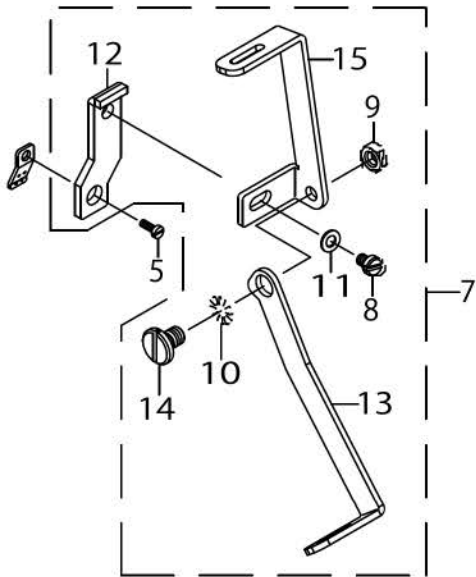

FULLY-SUNKEN TYPE TABLE COMPONENTS

ACCESSORIES PARTS COMPONENTS

ACCESSORIES PARTS COMPONENTS

No.	C- ons	Le- vel	Parts No.	Replacement	Supply Code	Parts name	Qty	R- ep. Q- TY	Status	Spec	Remarks
1			40159786			HEAD COVER	1				
2			40159785		Disconinue	SEWING OIL J18(3)	1				
3			70000757			FUNNEL	1				
4			70000759			TWEEZERS	1				
5			70000760			CHAIN	1				
6			40159796			SPANNER COMB.	1				
7		*	40159794			RING SPANNER	1				
8		*	40159795			SPANNER	1				
9			40159793			HEXAGONAL ROD SPANNE	1				
10		*	40159789			HEXAGONAL ROD SPANNE	1				
11		*	40159790			HEXAGONAL ROD SPANNE	1				
12		*	40159791			HEXAGONAL ROD SPANNE	1				
13			70000763			DESICCATIVE	1				
14			70000758			HEXAGON SCREWDRIVER	1				
15			40159792			SCREW DRIVER COMB.	1				
16		*	40159787			SCREW DRIVER	1				
17		*	40159788			SCREW DRIVER	1				
18			70000761			TOOL BAG	1				
19			70000498			E_SCREW	1				
20			70000399			KNIFE	1				
21			MDC270B1100			NEEDLE DCX27 #11	5				
22			MDC270B0800			NEEDLE DCX27 #8	5				FOR 04S-150
23			MDC270B0900			NEEDLE DCX27 #9	5				FOR 14S-24H
24			MDC270B1400			NEEDLE DCX27 #14	5				FOR 14S-44H,4
25			MDC270B1600			NEEDLE DCX27 #16	5				FOR 16S-50H

TAPE INSERTION COMPONENTS

TAPE INSERTION COMPONENTS

No.	C- ons	Le- vel	Parts No.	Replacement	Supply Code	Parts name	Qty	R- ep. Q- TY	Status	Spec	Remarks
1			70000908			M_SCREW	2				
2			40159574			SAFETY PLATE BRACKET	1				
3			40159576			WASHER	2				
4			40159810			SAFETY PLATE	1				
5			70000549			E_SCREW	1				
6			40159817			PRESSER FOOT	1				
7			40159815			TAPE GUIDE COMB.	1				
8	*		70000908			M_SCREW	1				
9	*		70000452			NUT	1				
10	*		70000359			WASHER	1				
11	*		40159576			WASHER	1				
12	*		40159811			TAPE GUIDE	1				
13	*		40159813			TAPE GUIDE	1				
14	*		40159814			E_SCREW	1				
15	*		40159812			TAPE GUIDE	1				
16			70000098			TAPE HOLDER	1				OPTIONAL PAR