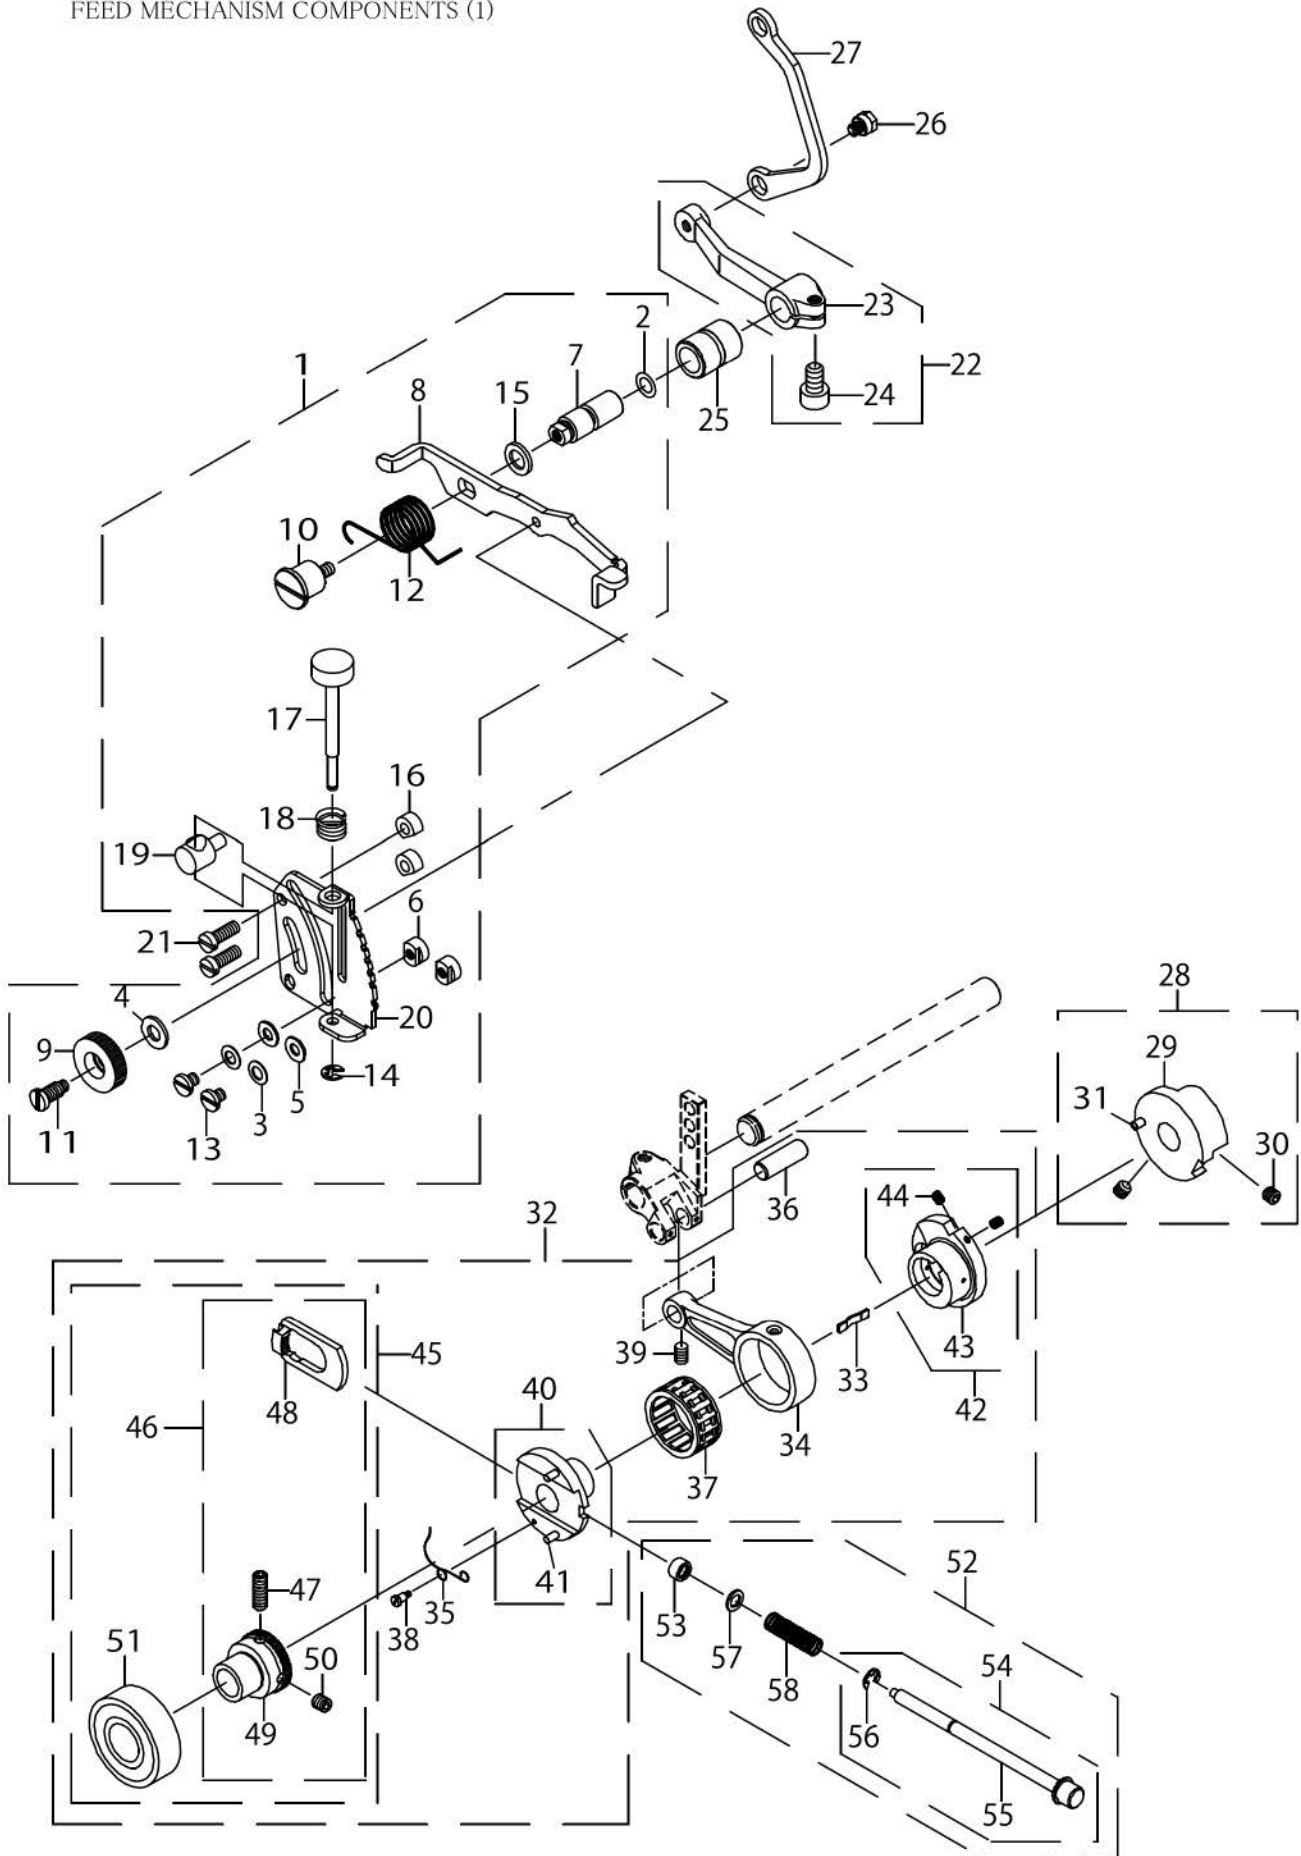

FEED MECHANISM COMPONENTS (1)

FEED MECHANISM COMPONENTS (1)

No.	C- ons	Le- vel	Parts No.	Replacement	Supply Code	Parts name	Qty	R- ep. Q- TY	Status	Spec	Remarks
1			40159707			FEED DOG SEAT COMB.	1				
2		*	70000140			O-RING	1				
3		*	70000344			GASKET	2				
4		*	70000345			WASHER	1				
5		*	70000349			WASHER	2				
6		*	70000372			FIXED BLOCK	2				
7		*	70000373			ADJUSTING SEAT	1				
8		*	70000379			ADJUSTING PLATE	1				
9		*	70000450			NUT	1				
10		*	70000495			SCREW	1				
11		*	70000542			E_SCREW	1				
12		*	70000601			SPRING	1				
13		*	70000512			E_SCREW	2				
14		*	70000131			E_CIRCLIPS	1				
15		*	70000353			WASHER	1				
16		*	40159702			SPACER	2				
17		*	40159703			ADJUSTING SCREW	1				
18		*	40159704			SPRING	1				
19		*	40159705			BLOCK	1				
20		*	40159706			FEED DOG SEAT	1				
21			70000523			E_SCREW	2				
22			70000370			DIFFERENTIAL CONNECTI	1				
23		*	70000369			DIFFERENTIAL CONNECTI	1				
24		*	70000590			M_SCREW	1				
25			40159700			BUSHING	1				
26			70000552			E_SCREW	1				
27			40159701			CONNECTING ROD	1				
28			70000276			ADJUSTING WHEEL	1				
29		*	70000275			ADJUSTING WHEEL	1				
30		*	70000582			M_SCREW	2				
31		*	70000666			PIN	1				
32			40159709			CONNECTING ROD COMB.	1				
33		*	70000162			SPRING PLATE	1				
34		*	70000277			CONNECTING ROD	1				
35		*	70000602			SPRING	1				
36		*	70000662			PIN	1				
37		*	70000698			BEARING	1				
38		*	40159629			M_SCREW	1				
39		*	70000503			E_SCREW	1				
40		*	70000282			ECCENTRIC	1				
41		*	70000665			PIN	2				
42		*	70000289			ECCENTRIC	1				
43		*	70000288			ECCENTRIC	1				
44		*	70000502			E_SCREW	2				
45		*	70000741			ADJUSTING WHEEL COMB	1				
46		*	70000740			ADJUSTING WHEEL	1				
47		*	70000583			M_SCREW	1				
48		*	70000738	Discontinue		SLIDE BLOCK	1				
49		*	70000739			ADJUSTING WHEEL	1				
50		*	70000582			M_SCREW	1				
51		*	70000694	Discontinue		BEARING	1				
52			70000284			SHAFT COMB.	1				
53		*	70000137			O-RING	1				
54		*	70000286			SHAFT	1				
55		*	70000283			SHAFT	1				
56		*	70000131			E_CIRCLIPS	1				
57		*	70000358			WASHER	1				
58		*	70000600			SPRING	1