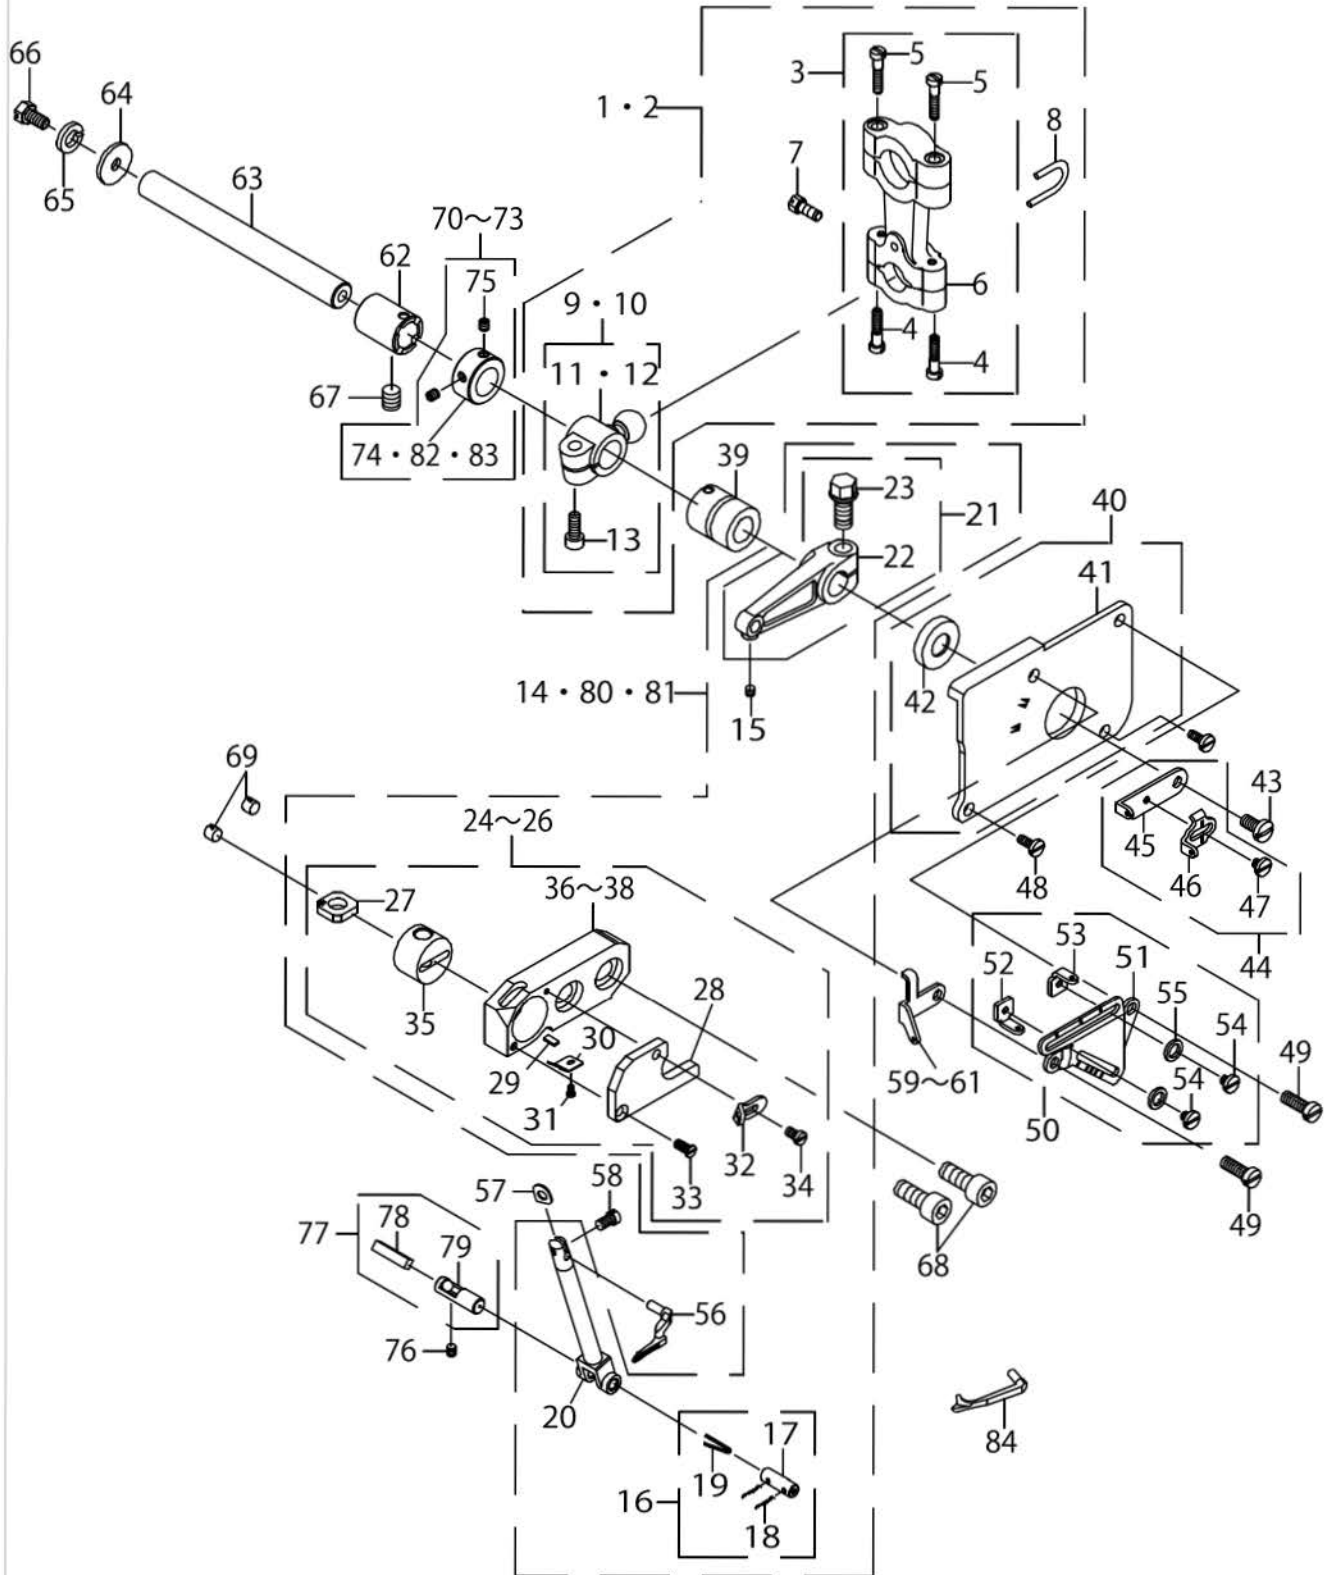

MODEL	04S/16S	14S/43S	14S-44H	16S-50H
PARTS NO	73	72	70	71 + 72
	12	11	11	12
	10	9	9	10
	2	1	1	2
	36	37	38	36
	24	25	26	24
		59	60	61
	14	80	81	14
	82	83	74	83