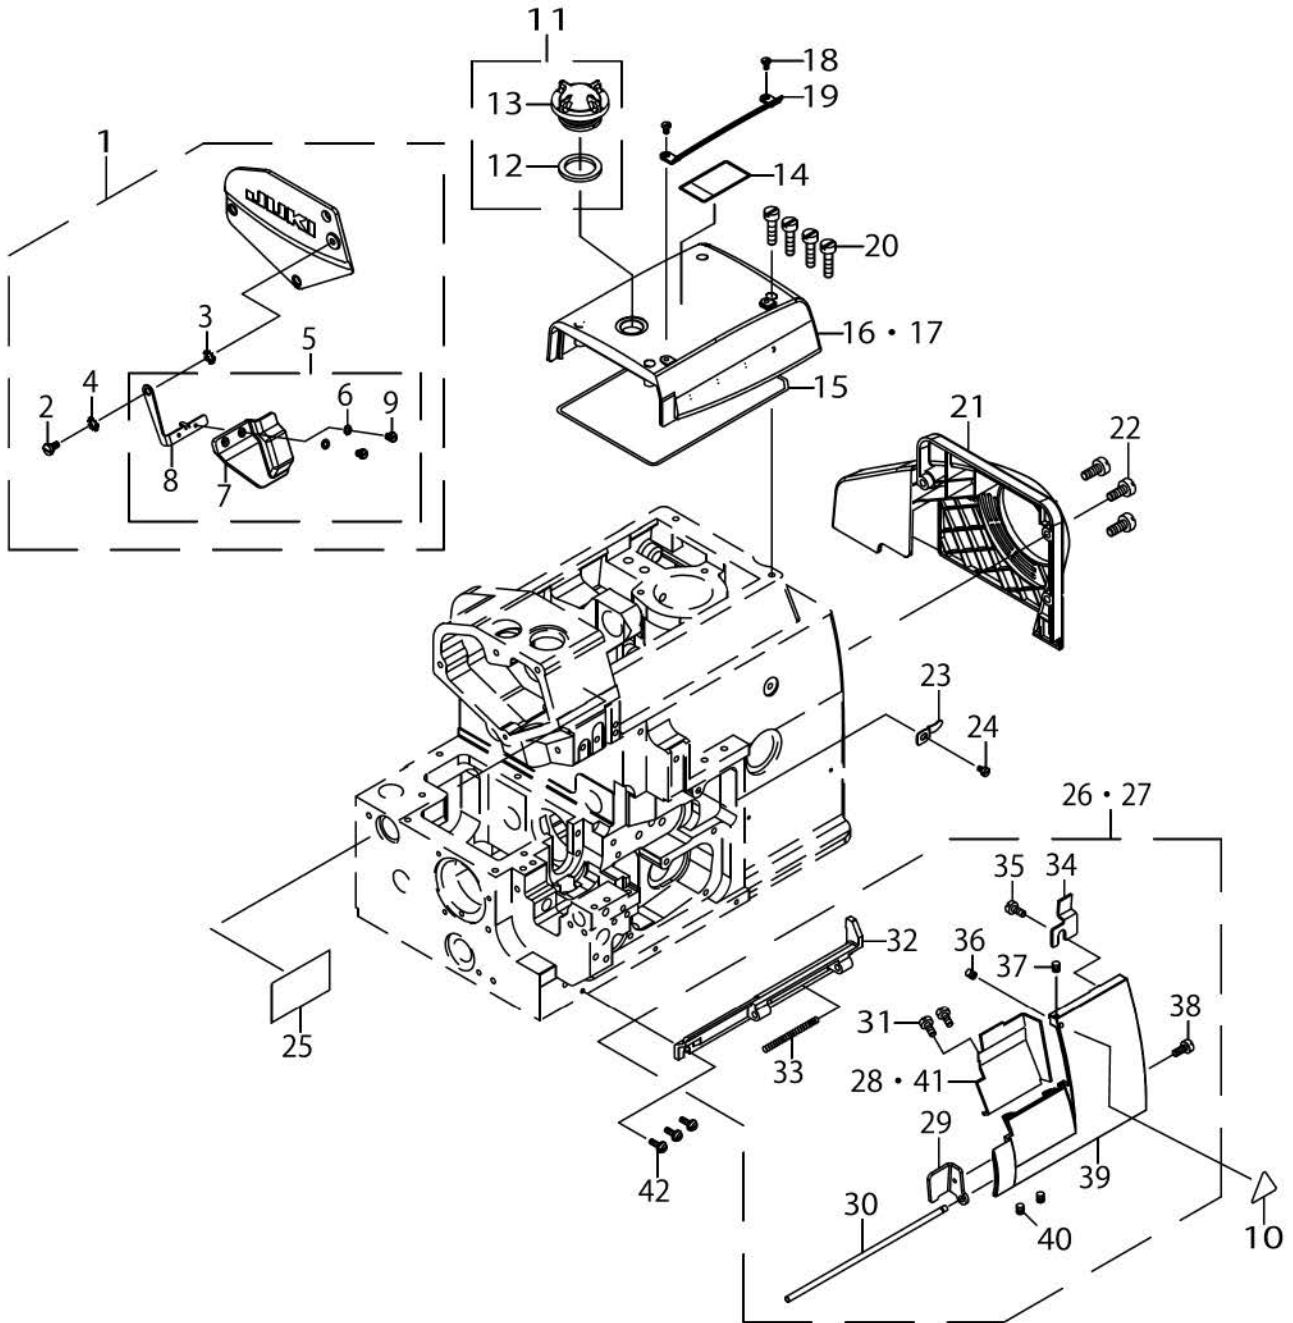

MODEL	04S/14S	16S/43S
MISCELLANEOUS COVER COMPONENTS (3)	28	41
PARTS NO	26	27