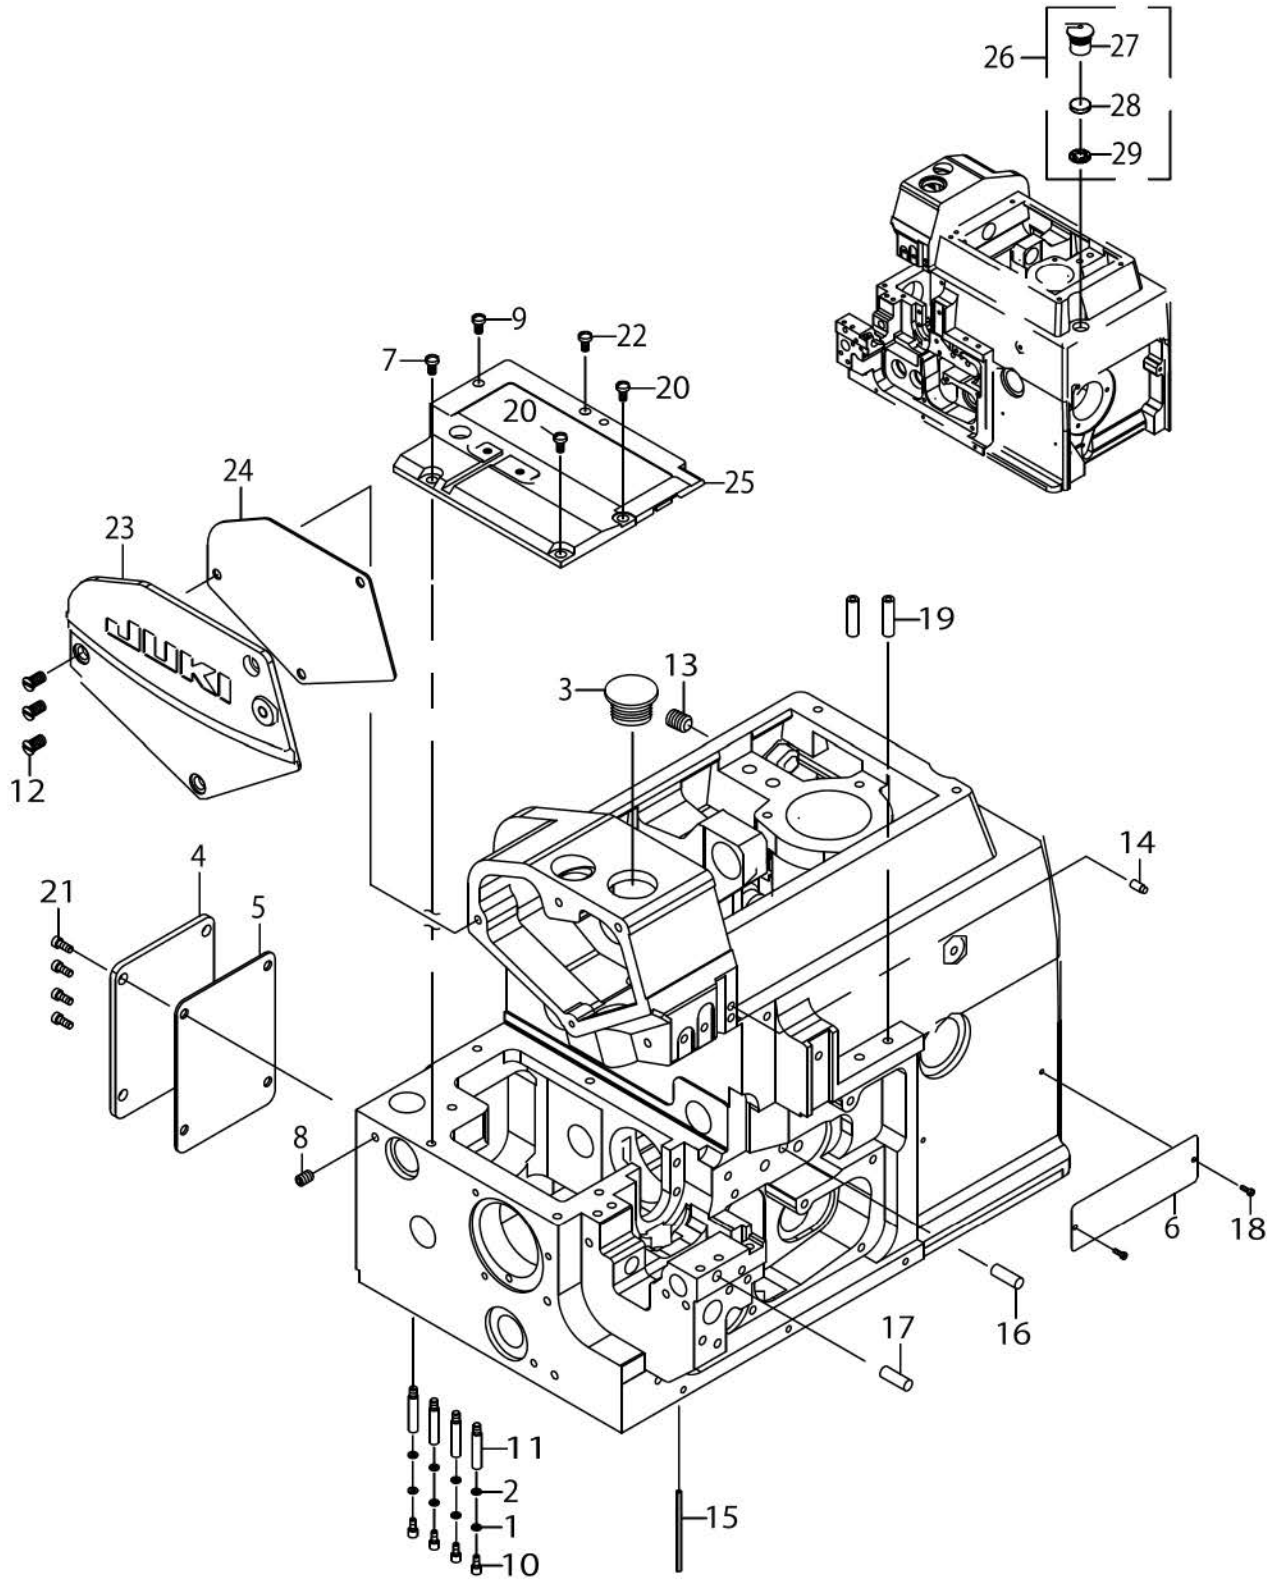

CONTENTS

MISCELLANEOUS COVER COMPONENTS (1).....	1
MISCELLANEOUS COVER COMPONENTS (2).....	3
MISCELLANEOUS COVER COMPONENTS (3).....	5
CRANKSHAFT COMPONENTS	7
NEEDLE DRIVING SHAFT COMPONENTS	11
THREAD TENSION COMPONENTS	13
UPPER LOOPER COMPONENTS	17
LOWER LOOPER COMPONENTS	21
CHAIN LOOPER COMPONENTS (1).....	23
CHAIN LOOPER COMPONENTS (2).....	25
FEED MECHANISM COMPONENTS (1).....	27
FEED MECHANISM COMPONENTS (2).....	29
KNIFE COMPONENTS	31
PRESSER FOOT COMPONENTS.....	33
LUBRICATION MECHANISM COMPONENTS.....	37
NEEDLE COOLER UNIT COMPONENTS	41
THREAD STAND COMPONENTS (FOR MO-6804S).....	43
THREAD STAND COMPONENTS (FOR MO-6814S).....	45
THREAD STAND COMPONENTS (FOR MO-6816S).....	47
THREAD STAND COMPONENTS (FOR MO-6843S).....	49
SEMI-SUNKEN TYPE TABLE COMPONENTS.....	51
FULLY-SUNKEN TYPE TABLE COMPONENTS.....	53
ACCESSORIES PARTS COMPONENTS	55
PACKING COMPONENTS.....	57
TAPE INSERTION COMPONENTS	59
30P COMPONENTS.....	61
MO-6800S GAUGE TABLE	63

MISCELLANEOUS COVER COMPONENTS (1)