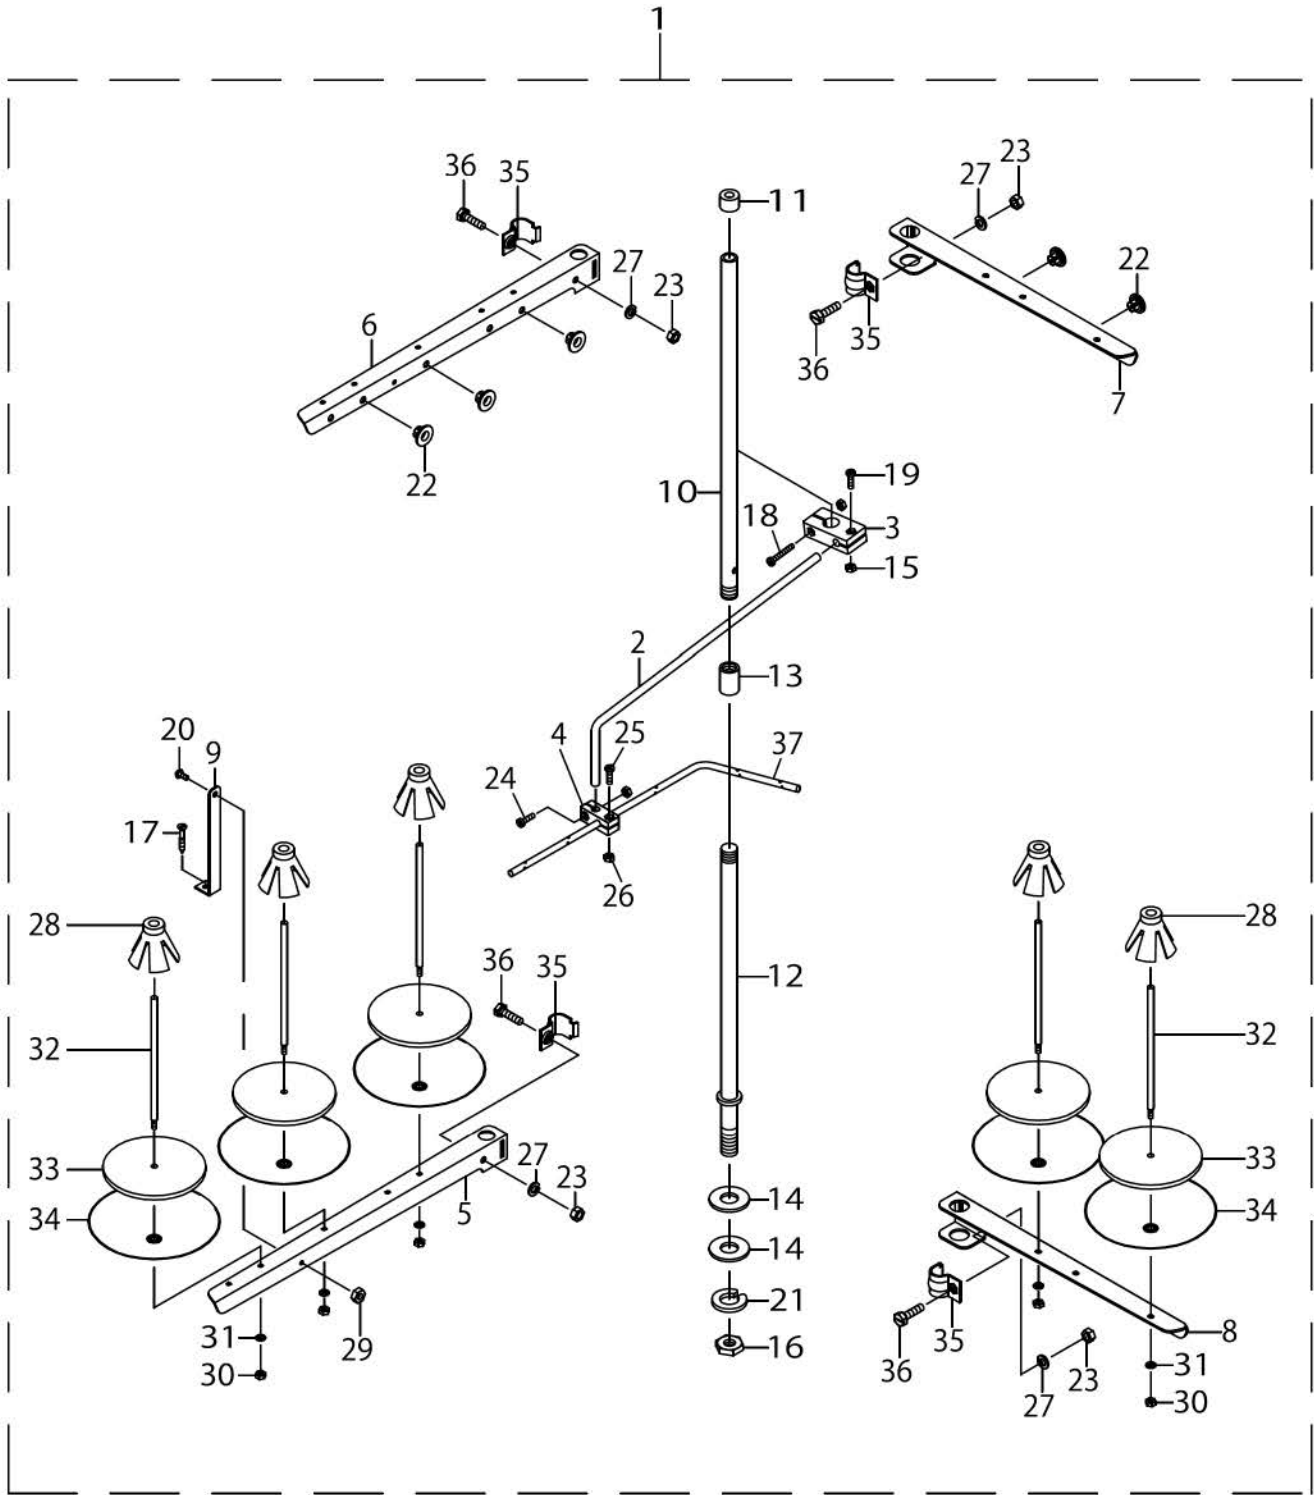

THREAD STAND COMPONENTS (FOR MO-6816S)

THREAD STAND COMPONENTS (FOR MO-6816S)

No.	C- ons	Le- vel	Parts No.	Replacement	Supply Code	Parts name	Qty	R- ep. Q- TY	Status	Spec	Remarks
1			40179485			THREAD STAND COMB.	1				
2		*	70000179			THREAD GUIDE BAR	1				
3		*	70000180			FIXED SEAT	1				
4		*	70000181			FIXED SEAT	1				
5		*	70000182			THREAD GUIDE BAR	1				
6		*	70000183			THREAD GUIDE BAR	1				
7		*	70000184			THREAD GUIDE BAR	1				
8		*	70000185			THREAD GUIDE BAR	1				
9		*	70000186			SUPPORTER	1				
10		*	70000188			THREAD STAND ROD	1				
11		*	70000189			THREAD STAND COVER	1				
12		*	70000190			THREAD STAND ROD	1				
13		*	70000192			CONNECTING LOOP	1				
14		*	70000354			WASHER	2				
15		*	70000454			NUT	2				
16		*	70000455			NUT	1				
17		*	70000547			E_SCREW	1				
18		*	70000579			M_SCREW	1				
19		*	70000580			M_SCREW	1				
20		*	70000581			M_SCREW	1				
21		*	70000618			WASHER	1				
22		*	70000219			PLUG	5				
23		*	70000456			NUT	4				
24		*	70000580			M_SCREW	1				
25		*	70000580			M_SCREW	1				
26		*	70000454			NUT	2				
27		*	70000611			WASHER	4				
28		*	70000218			THREAD STEADY BALL SE	5				
29		*	70000454			NUT	1				
30		*	70000454			NUT	5				
31		*	70000615			WASHER	5				
32		*	70000217			CONNECTING LOOP	5				
33		*	70000216			SPONGY CUSHION	5				
34		*	70000215			COILING SEAT	5				
35		*	70000191			FIXED PLATE	4				
36		*	70000589			M_SCREW	4				
37		*	70000177			THREAD GUIDE BAR	1