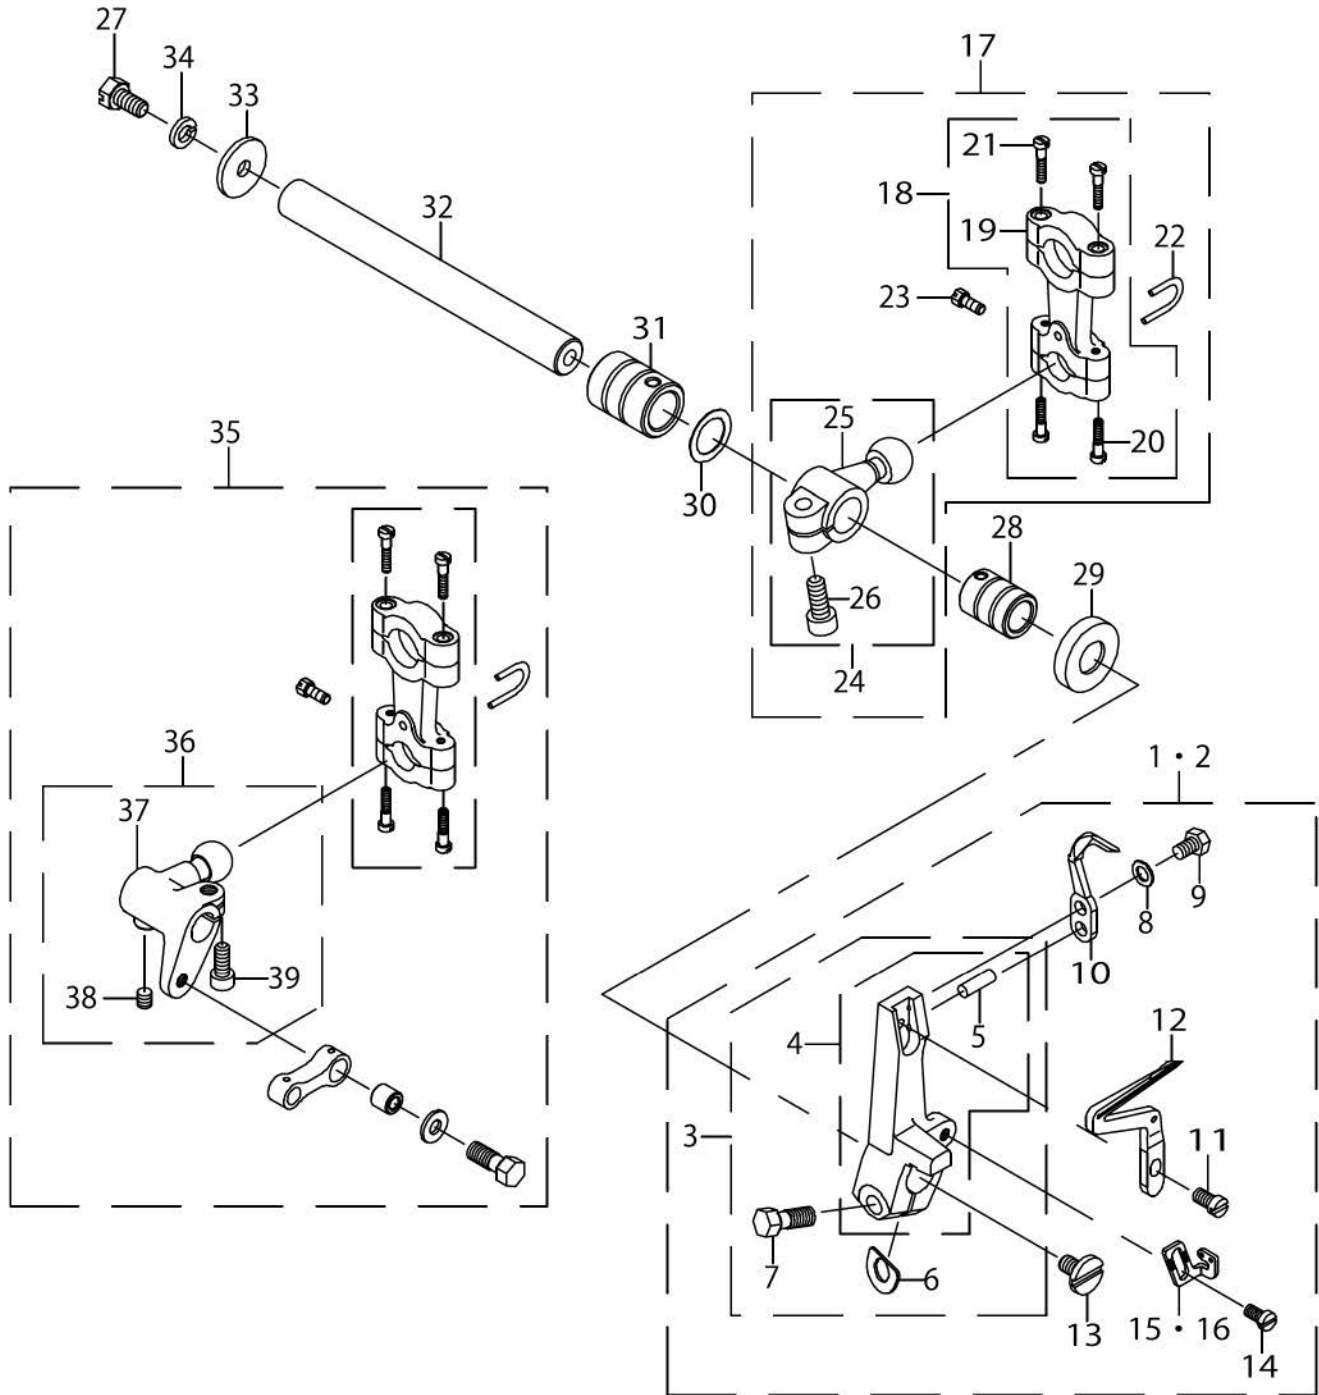

MODEL	04S/14S	16S/43S	16S-50H	
PARTS NO	15		16	
	1		2	
	25	37		
	/		38	
			36	
	17	35		

LOWER LOOPER COMPONENTS

No.	C- ons	Le- vel	Parts No.	Replacement	Supply Code	Parts name	Qty	R- ep. Q- TY	Status	Spec	Remarks
1			40159692			LOOPER HOLDER COMB.	1				FOR 04S,14S,16S
2			40159694			LOOPER HOLDER COMB.	1				FOR 16-50H
3		*	70000407			LOOPER HOLDER	1				
4		*	70000406			LOOPER HOLDER	1				
5		*	70000667			PIN	1				
6		*	70000380			GASKET	1				
7		*	70000531			E_SCREW	1				
8		*	70000751			WASHER	1				
9		*	70000511			E_SCREW	1				
10		*	70000175			EJECTOR PLATE	1				
11		*	70000505			E_SCREW	1				
12		*	70000405			LOOPER	1				
13		*	70000525			E_SCREW	1				
14		*	70000506			E_SCREW	1				
15		*	70000199			THREAD GUIDE PLATE	1				FOR 04S,14S,16S
16		*	40159693			THREAD GUIDE PLATE	1				FOR 16-50H
17			40159689			BALL CONNECTING ROD (1				FOR 04S,14S
18		*	40179596			CONNECTING ROD	1				
19		*	40178084			BALL CONNECTING ROD	1				
20		*	40179597			E_SCREW	2				
21		*	40179597			E_SCREW	2				
22		*	40159684			FIXED JAW	1				
23		*	70000545			E_SCREW	1				
24		*	70000415			BALL CONNECTING ROD	1				FOR 04S,14S
25		*	70000413			BALL CONNECTING ROD	1				FOR 04S,14S
26		*	70000590			M_SCREW	1				
27			70000517			E_SCREW	1				
28			70000410			BUSHING	1				
29			70000270			OIL SEAL	1				
30			70000752			WASHER	1				
31			70000410			BUSHING	1				
32			70000409			ARBOR	1				
33			70000343			GASKET	1				
34			70000614			WASHER	1				
35			40159690			BALL CONNECTING ROD (1				FOR 16S,43S
36		*	70000416			BALL CONNECTING ROD	1				FOR 16S,43S
37		*	70000414			BALL CONNECTING ROD	1				FOR 16S,43S
38		*	70000522			E_SCREW	1				FOR 16S,43S
39		*	70000590			M_SCREW	1				