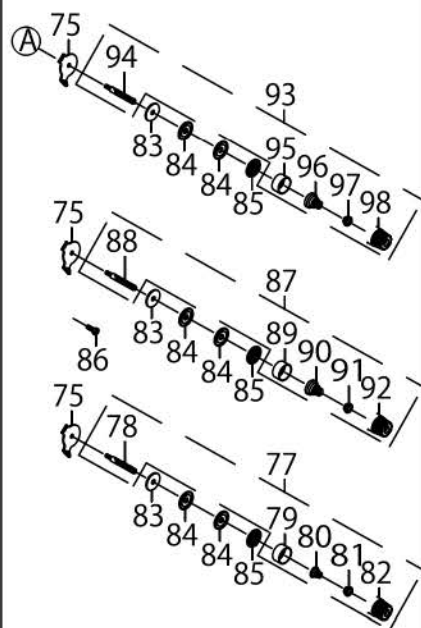

MODEL	04S	14S	16S	43S	14S-30P
THREAD TENSION COMPONENTS					
PARTS NO	5	6	16	17	113
	54	53	55	56	
	51	51	52	52	
	63	63	64	64	
	44	44	45	45	
	38	37	114	39	
	8	8	15	15	
	2	2	20	20	
	9	9	21	21	
			14	14	
	35	35	36	36	
	3	4	11	12	
	47	47	48	48	

標準	14S-44H/16S-50H
103	104
99	100