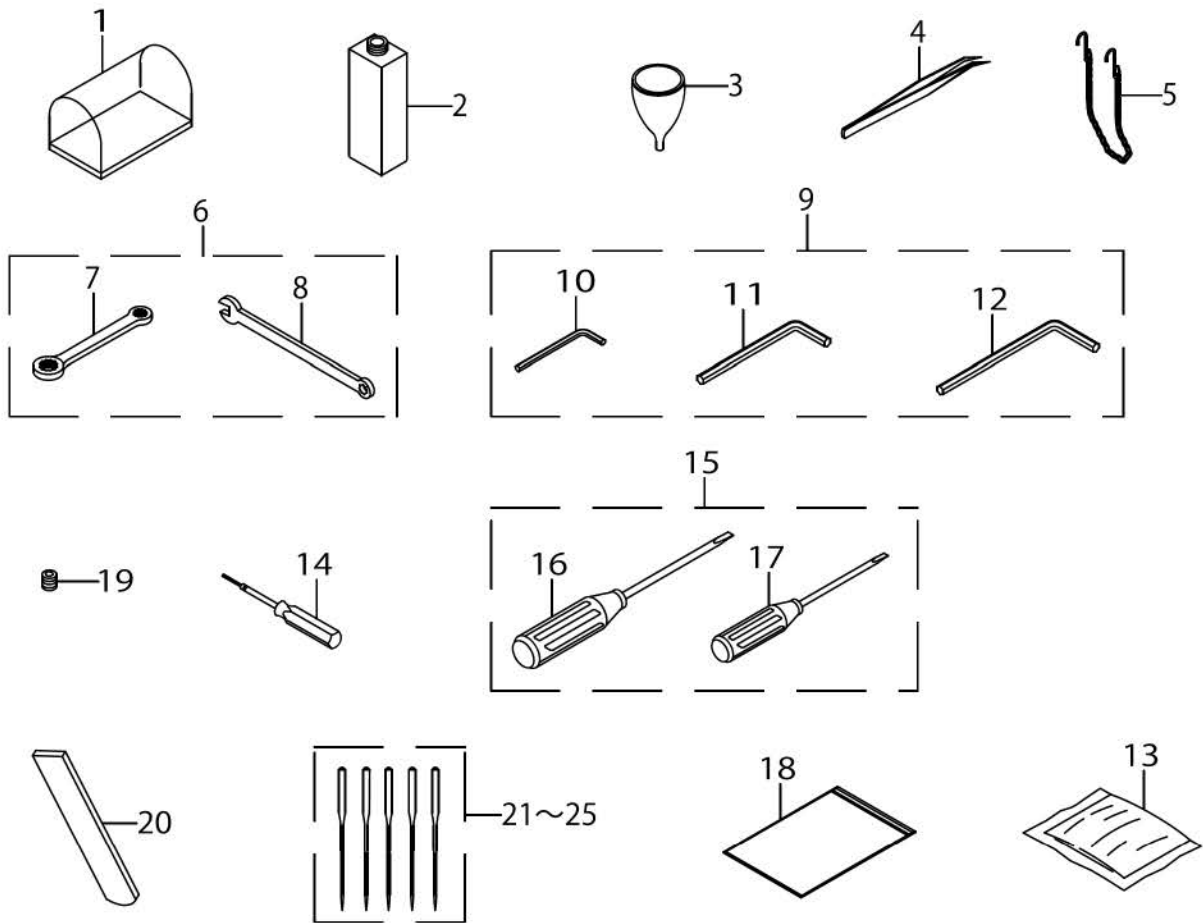

ACCESSORIES PARTS COMPONENTS

ACCESSORIES PARTS COMPONENTS

No.	C- ons	Le- vel	Parts No.	Replacement	Supply Code	Parts name	Qty	R- ep. Q- TY	Status	Spec	Remarks
1			40159786			HEAD COVER	1				
2			40159785		Disconinue	SEWING OIL J18(3)	1				
3			70000757			FUNNEL	1				
4			70000759			TWEEZERS	1				
5			70000760			CHAIN	1				
6			40159796			SPANNER COMB.	1				
7		*	40159794			RING SPANNER	1				
8		*	40159795			SPANNER	1				
9			40159793			HEXAGONAL ROD SPANNE	1				
10		*	40159789			HEXAGONAL ROD SPANNE	1				
11		*	40159790			HEXAGONAL ROD SPANNE	1				
12		*	40159791			HEXAGONAL ROD SPANNE	1				
13			70000763			DESICCATIVE	1				
14			70000758			HEXAGON SCREWDRIVER	1				
15			40159792			SCREW DRIVER COMB.	1				
16		*	40159787			SCREW DRIVER	1				
17		*	40159788			SCREW DRIVER	1				
18			70000761			TOOL BAG	1				
19			70000498			E_SCREW	1				
20			70000399			KNIFE	1				
21			MDC270B1100			NEEDLE DCX27 #11	5				
22			MDC270B0800			NEEDLE DCX27 #8	5				FOR 04S-150
23			MDC270B0900			NEEDLE DCX27 #9	5				FOR 14S-24H
24			MDC270B1400			NEEDLE DCX27 #14	5				FOR 14S-44H,4
25			MDC270B1600			NEEDLE DCX27 #16	5				FOR 16S-50H