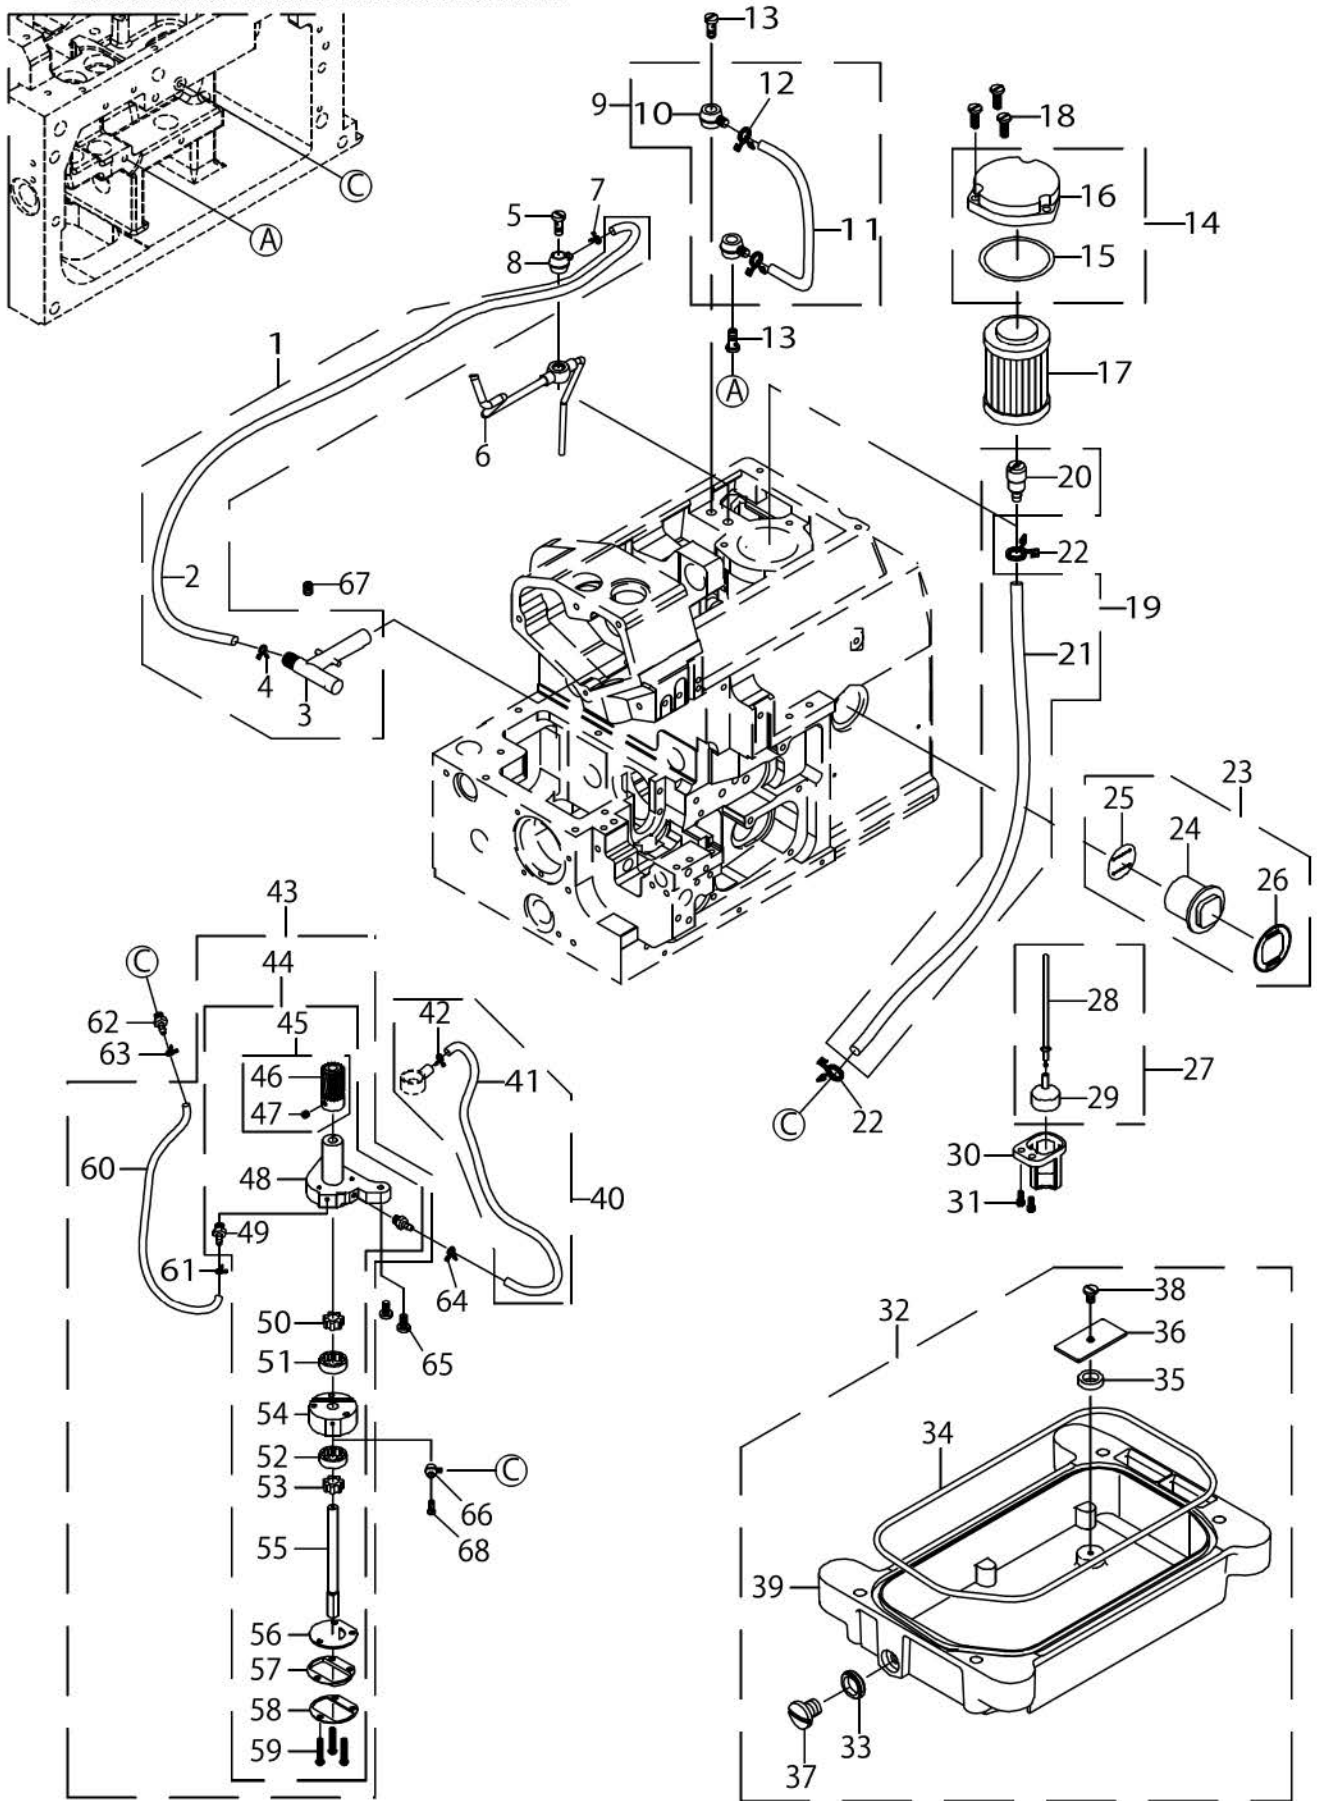

LUBRICATION MECHANISM COMPONENTS

No.	C- ons	Le- vel	Parts No.	Replacement	Supply Code	Parts name	Qty	R- ep. Q- TY	Status	Spec	Remarks
1			70000327			OIL TUBU GROUP	1				
2		*	70000326			HOSE	1				
3		*	70000631			OIL TUBE	1				
4		*	70000658			SPRING CLAMP	1				
5			70000534			E_SCREW	1				
6			70000693			COPPER TUBE	1				
7			70000658			SPRING CLAMP	1				
8			40159760			JOINT	1				
9			70000329			HOSE COMB.	1				
10		*	70000323			JOINT	2				
11		*	70000325			HOSE	1				
12		*	70000658			SPRING CLAMP	2				
13			70000532			E_SCREW	2				
14			70000675			OIL FILTER	1				
15		*	70000144			O-RING	1				
16		*	70000674			OIL FILTER COVER	1				
17			70000312			OIL FILTER	1				
18			70000520			E_SCREW	3				
19			70000328			OIL TUBE COMB	1				
20		*	70000428			JOINT	1				
21		*	70000326			HOSE	1				
22			70000658			SPRING CLAMP	2				
23			40159762			OIL LEVEL INSPECTION LI	1				
24		*	70000157			OIL LEVEL INSPECTION LI	1				
25		*	70000158			NAME PLATE	1				
26		*	40159761			NAME PLATE	1				
27			70000160			OIL INDICATOR ROD COM	1				
28		*	70000159			OIL INDICATOR ROD	1				
29		*	70000261			OIL INDICATOR	1				
30			70000262			BAFFLE	1				
31			70000521			E_SCREW	2				
32			40159764			OIL RESERVOIR COMB.	1				
33		*	70000146			OIL SEAL	1				
34		*	70000273			O-RING	1				
35		*	70000381			MAGNET	1				
36		*	70000382			BAFFLE	1				
37		*	70000533			E_SCREW	1				
38		*	70000518			E_SCREW	1				
39		*	40159763			OIL RESERVOIR COMB.	1				
40			70000267			HOSE COMB.	1				
41		*	70000318			HOSE	1				
42		*	70000657			SPRING CLAMP	1				
43			70000716			PUMP COMB.	1				
44		*	70000715			PUMP COMB.	1				
45		*	70000260			GEAR	1				
46		*	70000258			WORM WHEEL	1				
47		*	70000582			M_SCREW	1				
48		*	70000713			PUMP BODY	1				
49		*	70000322			JOINT	2				
50		*	40159765			GEAR	1				
51		*	70000148			GEAR	1				
52		*	70000148			GEAR	1				
53		*	40159765			GEAR	1				
54		*	70000714			PUMP BODY	1				
55		*	70000712			SHAFT	1				
56		*	70000717			PUMP COVER	1				
57		*	70000710			FILTER NET	1				
58		*	70000711			GASKET	1				
59		*	70000575			M_SCREW	3				
60		*	70000324			HOSE	1				

LUBRICATION MECHANISM COMPONENTS