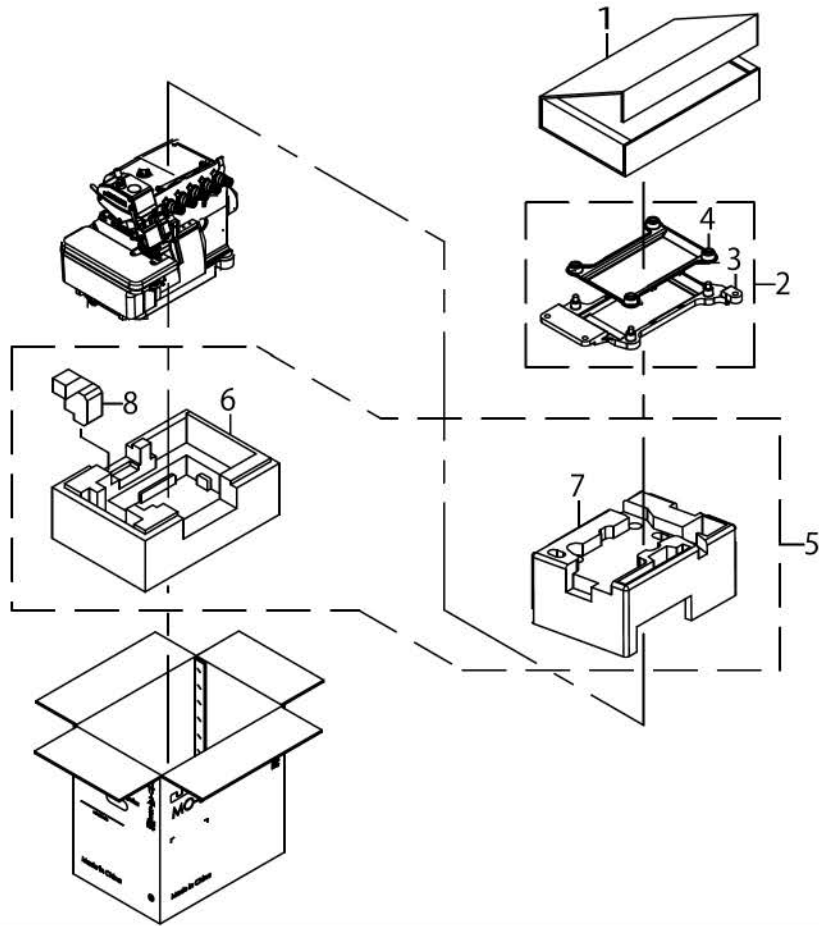

ACCESSORIES PARTS COMPONENTS

No.	C- ons	Le- vel	Parts No.	Replacement	Supply Code	Parts name	Qty	R- ep. Q- TY	Status	Spec	Remarks
1			40159786			HEAD COVER	1				
2			40159785		Disconinue	SEWING OIL J18(3)	1				
3			70000757			FUNNEL	1				
4			70000759			TWEEZERS	1				
5			70000760			CHAIN	1				
6			40159796			SPANNER COMB.	1				
7		*	40159794			RING SPANNER	1				
8		*	40159795			SPANNER	1				
9			40159793			HEXAGONAL ROD SPANNE	1				
10		*	40159789			HEXAGONAL ROD SPANNE	1				
11		*	40159790			HEXAGONAL ROD SPANNE	1				
12		*	40159791			HEXAGONAL ROD SPANNE	1				
13			70000763			DESICCATIVE	1				
14			70000758			HEXAGON SCREWDRIVER	1				
15			40159792			SCREW DRIVER COMB.	1				
16		*	40159787			SCREW DRIVER	1				
17		*	40159788			SCREW DRIVER	1				
18			70000761			TOOL BAG	1				
19			70000498			E_SCREW	1				
20			70000399			KNIFE	1				
21			MDC270B1100			NEEDLE DCX27 #11	5				
22			MDC270B0800			NEEDLE DCX27 #8	5				FOR 04S-150
23			MDC270B0900			NEEDLE DCX27 #9	5				FOR 14S-24H
24			MDC270B1400			NEEDLE DCX27 #14	5				FOR 14S-44H,4
25			MDC270B1600			NEEDLE DCX27 #16	5				FOR 16S-50H

PACKING COMPONENTS