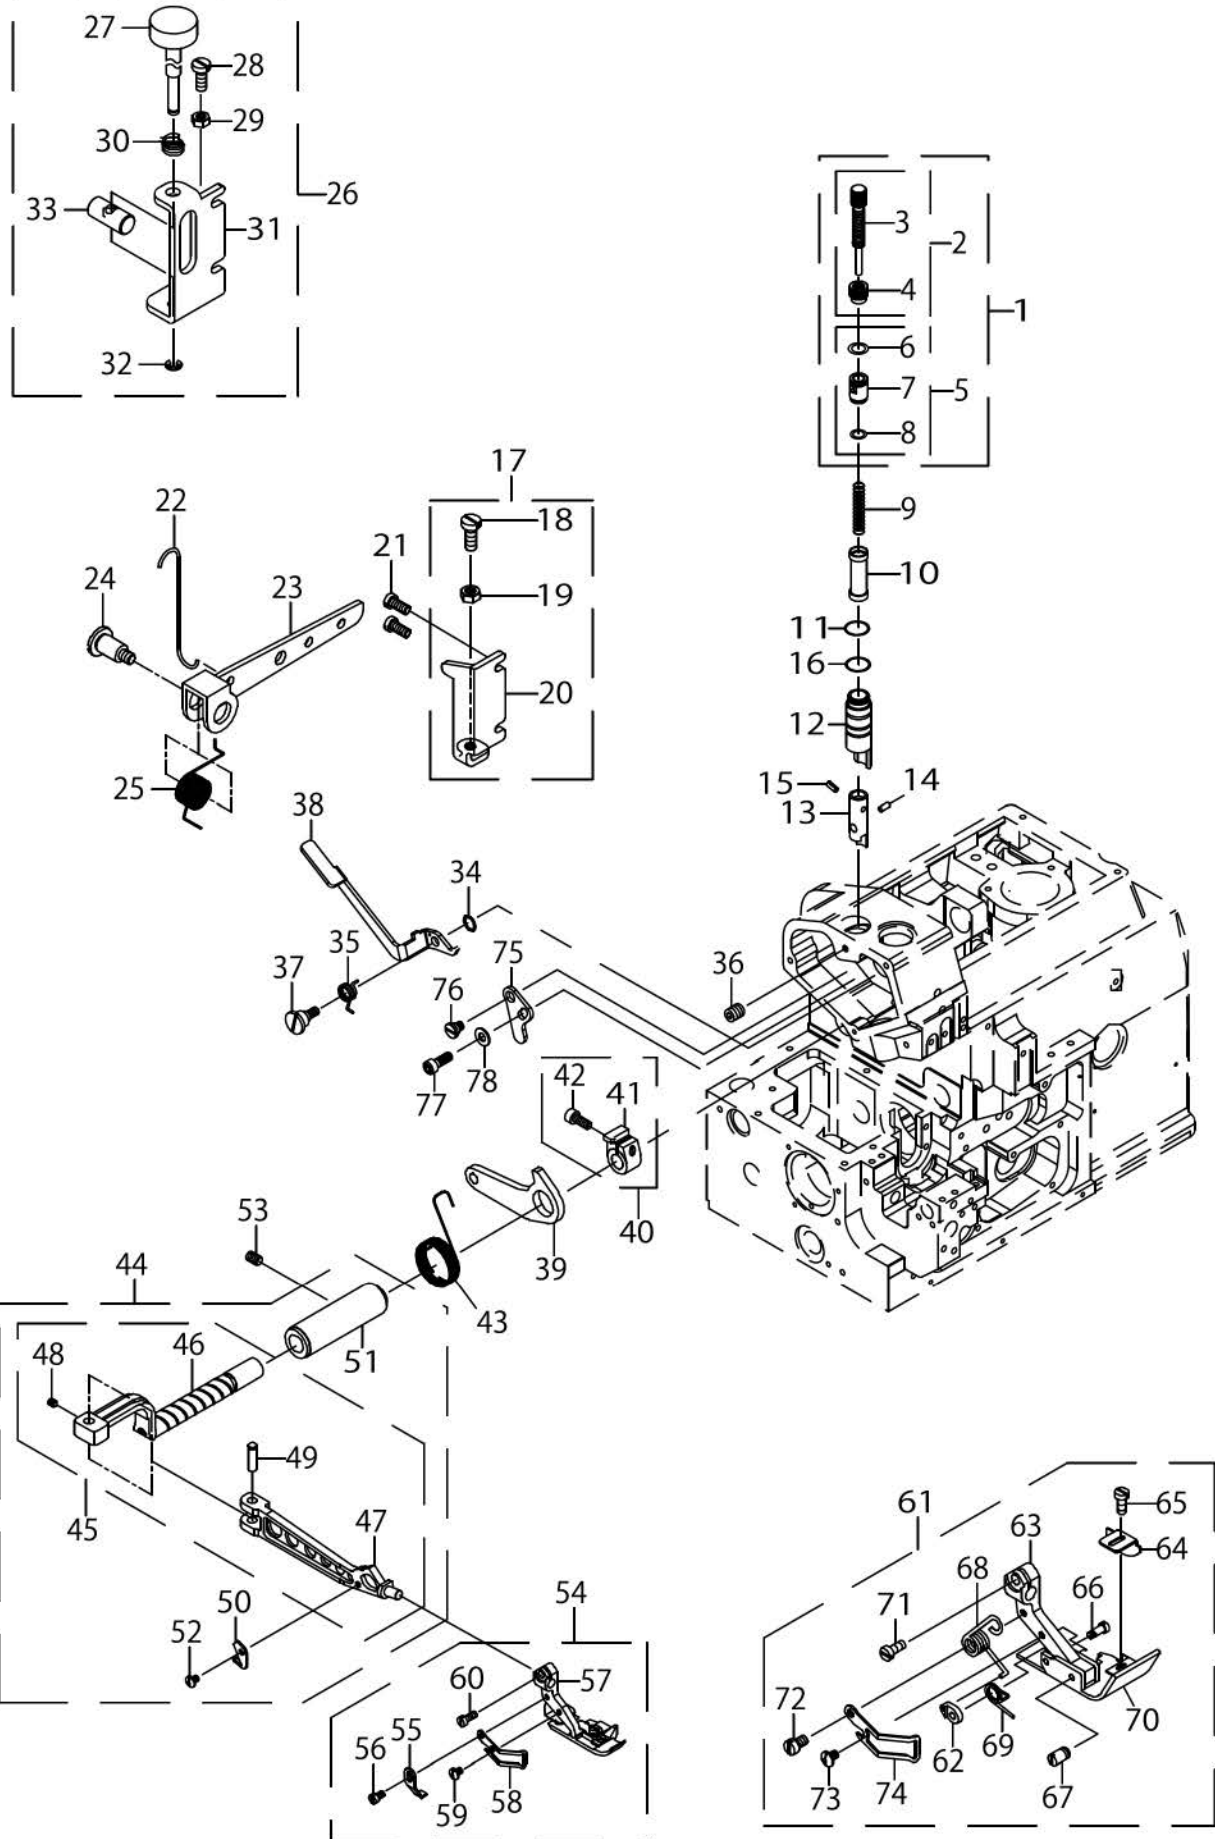

PRESSER FOOT COMPONENTS

PRESSER FOOT COMPONENTS

No.	C- ons	Le- vel	Parts No.	Replacement	Supply Code	Parts name	Qty	R- ep. Q- TY	Status	Spec	Remarks
1			40159745			SCREW ROD COMB.	1				
2		*	40159746			SCREW ROD COMB.	1				
3		*	40159741			SCREW ROD	1				
4		*	40159742		Disconinue	NUT	1				
5		*	40159744			FIXED BUTTON	1				
6		*	70000141			O-RING	1				
7		*	40159743			FIXED BUTTON	1				
8		*	70000142			O-RING	1				
9			70000608			SPRING	1				
10			40159753			THIMBLE	1				
11			70000142			O-RING	1				
12			40170670			PRESSER FOOT ARM	1				
13			70000309			SLIDER	1				
14			70000664			SHAFT	1				
15			70000669			PIN	1				
16			70000141			O-RING	1				
17			70000293			SUPPORTER	1				
18		*	70000584			M_SCREW	1				
19		*	70000458			NUT	1				
20		*	70000292			STOPPER	1				
21			70000515			E_SCREW	2				
22			70000294			HOOK BAR	1				
23			70000295			PRESSER FOOT ARM	1				
24			70000592			M_SCREW	1				
25			70000604			SPRING	1				
26			40159749			SUPPORTER	1				OPTIONAL PAR
27		*	40159703			ADJUSTING SCREW	1				
28		*	70000584			M_SCREW	1				
29		*	70000458			NUT	1				
30		*	40159704			SPRING	1				
31		*	40159748			STOPPER	1				
32		*	70000131			E_CIRCLIPS	1				
33		*	40159750			BLOCK	1				
34			70000355			WASHER	1				
35			40159754			SPRING	1				
36			70000522			E_SCREW	1				
37			70000528			E_SCREW	1				
38			40159752			LEVER	1				
39			70000291			DRAG LINK	1				
40			70000302			COLLAR	1				
41		*	70000301			COLLAR	1				
42		*	40159751			M_SCREW	1				
43			70000605			SPRING	1				
44			40178006			PRESSER FOOT SEAT COM	1				
45		*	40178007			PRESSER BAR COMB.	1				
46		*	40172530			PRESSER FOOT LIFTING L	1				
47		*	70000297			PRESSER FOOT ARM	1				
48		*	70000566			M_SCREW	1				
49		*	70000673			SHAFT	1				
50		*	70000176			KNIFE	1				
51		*	70000303			BUSHING	1				
52		*	70000538			E_SCREW	1				
53			70000522			E_SCREW	1				
54		*	*****			PRESSER FOOT	1				REFER "MO-680
55		*	70000304			FIXED PLATE	1				
56		*	70000500			E_SCREW	1				
57		*	*****			PRESSER FOOT	1				REFER "MO-680
58		*	70000735			FINGER GUARD	1				
59		*	70000538			E_SCREW	1				
60		*	70000505			E_SCREW	1