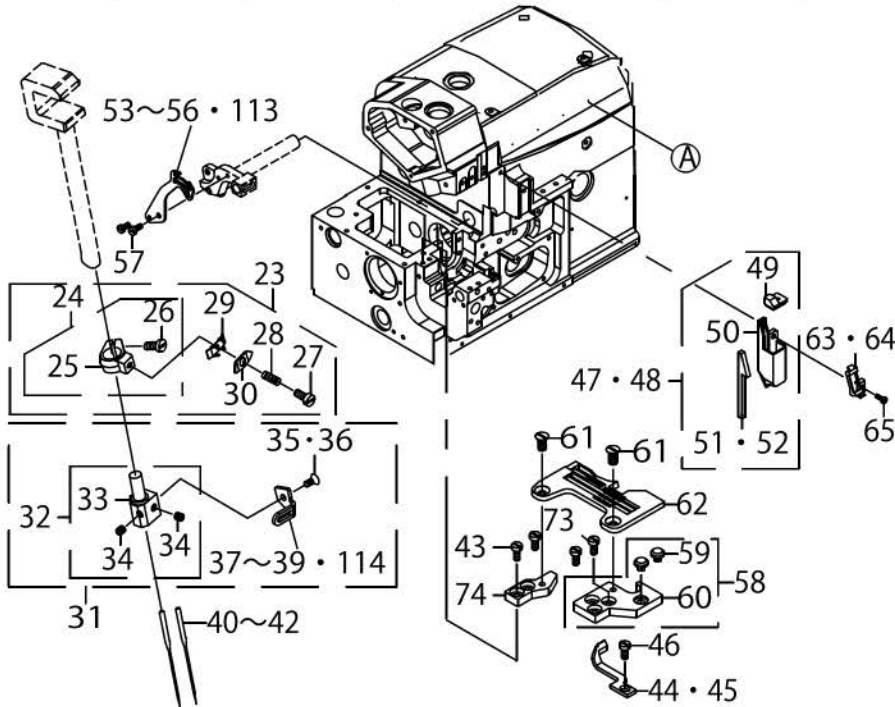

FOR(14S/16S)

FOR(43S)

MODEL	04S	14S	16S	43S	14S-30P
THREAD TENSION COMPONENTS					
PARTS NO	5	6	16	17	113
	54	53	55	56	
	51	51	52	52	
	63	63	64	64	
	44	44	45	45	
	38	37	114	39	
	8	8	15	15	
	2	2	20	20	
	9	9	21	21	
			14	14	
	35	35	36	36	
	3	4	11	12	
	47	47	48	48	

FOR(04S)