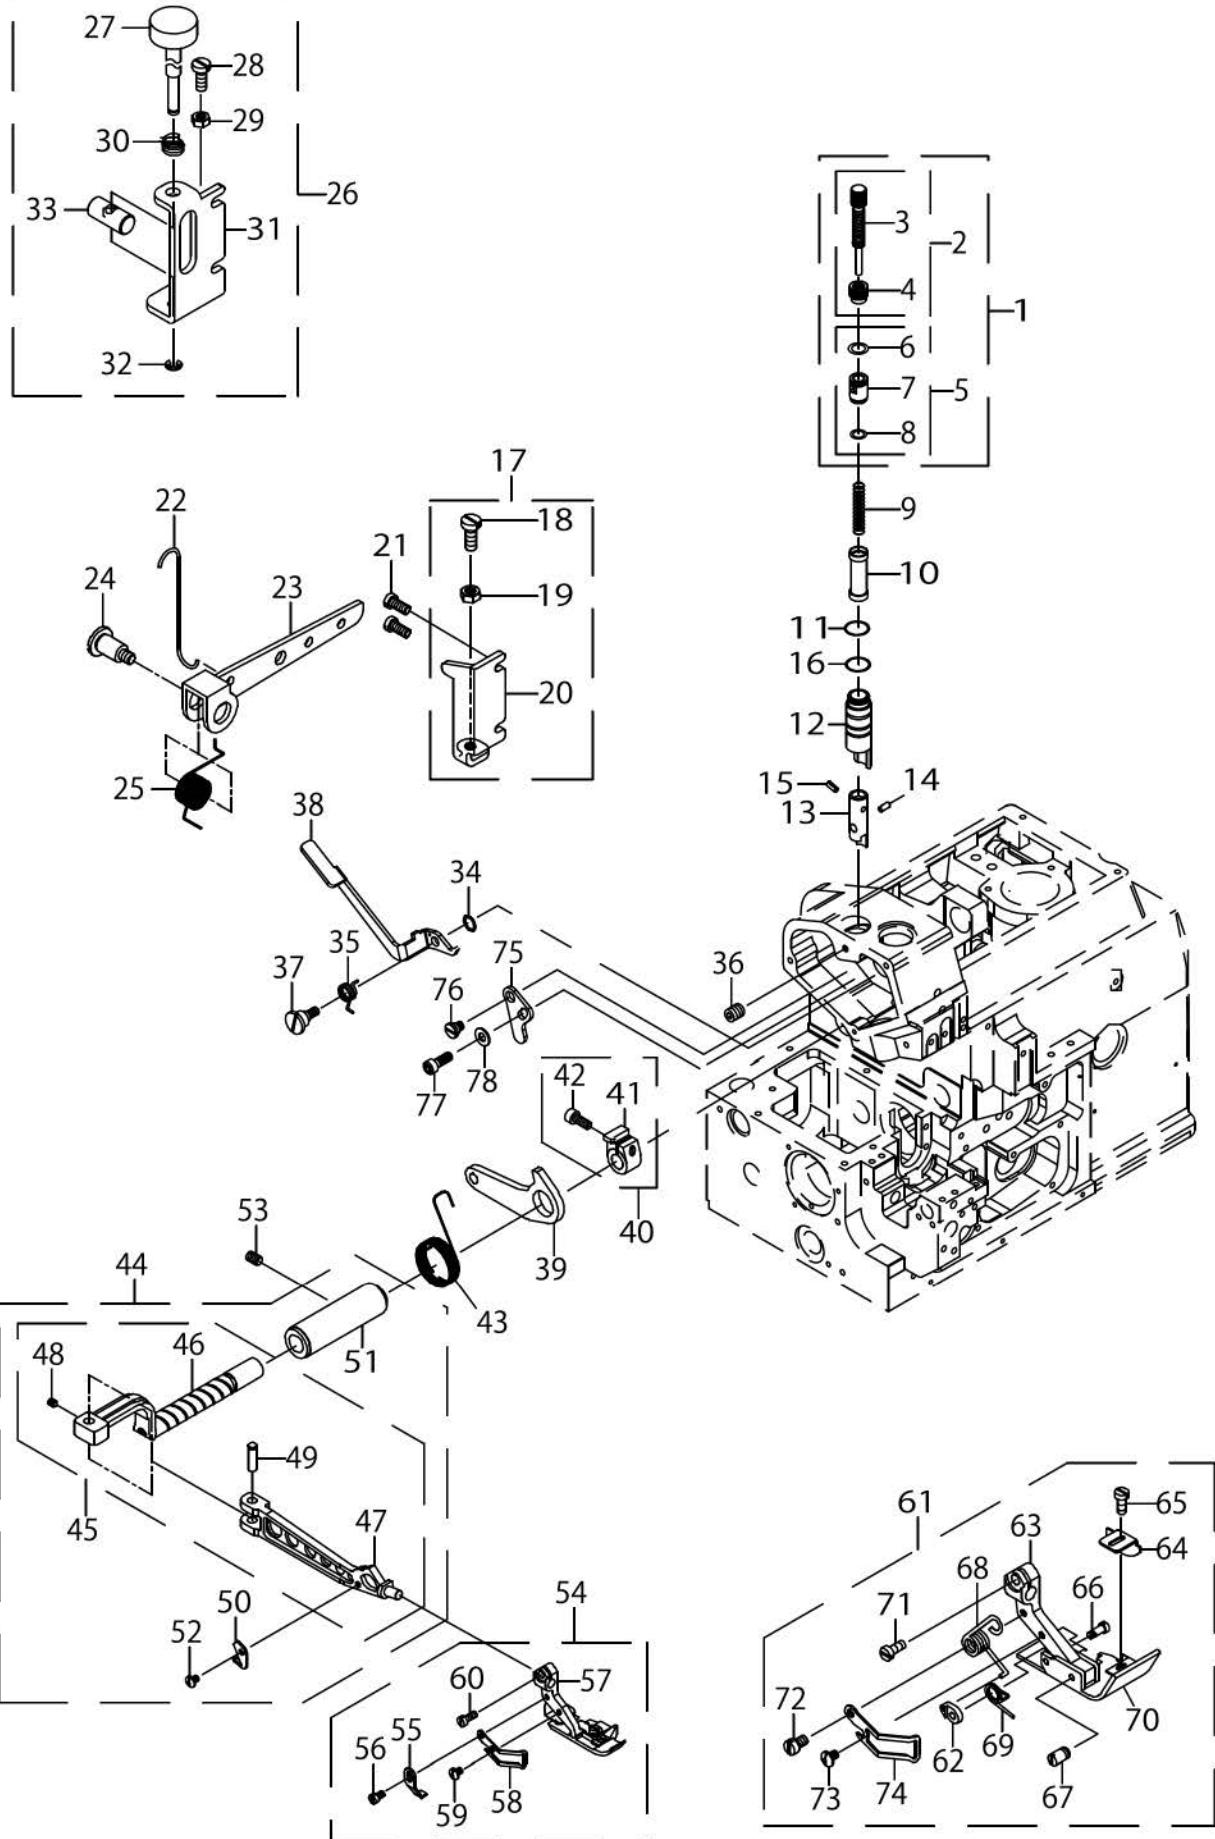

PRESSER FOOT COMPONENTS

No.	C- ons	Le- vel	Parts No.	Replacement	Supply Code	Parts name	Qty	R- ep. Q- TY	Status	Spec	Remarks
1			40159745			SCREW ROD COMB.	1				
2		*	40159746			SCREW ROD COMB.	1				
3		*	40159741			SCREW ROD	1				
4		*	40159742		Disconinue	NUT	1				
5		*	40159744			FIXED BUTTON	1				
6		*	70000141			O-RING	1				
7		*	40159743			FIXED BUTTON	1				
8		*	70000142			O-RING	1				
9			70000608			SPRING	1				
10			40159753			THIMBLE	1				
11			70000142			O-RING	1				
12			40170670			PRESSER FOOT ARM	1				
13			70000309			SLIDER	1				
14			70000664			SHAFT	1				
15			70000669			PIN	1				
16			70000141			O-RING	1				
17			70000293			SUPPORTER	1				
18		*	70000584			M_SCREW	1				
19		*	70000458			NUT	1				
20		*	70000292			STOPPER	1				
21			70000515			E_SCREW	2				
22			70000294			HOOK BAR	1				
23			70000295			PRESSER FOOT ARM	1				
24			70000592			M_SCREW	1				
25			70000604			SPRING	1				
26			40159749			SUPPORTER	1				OPTIONAL PAR
27		*	40159703			ADJUSTING SCREW	1				
28		*	70000584			M_SCREW	1				
29		*	70000458			NUT	1				
30		*	40159704			SPRING	1				
31		*	40159748			STOPPER	1				
32		*	70000131			E_CIRCLIPS	1				
33		*	40159750			BLOCK	1				
34			70000355			WASHER	1				
35			40159754			SPRING	1				
36			70000522			E_SCREW	1				
37			70000528			E_SCREW	1				
38			40159752			LEVER	1				
39			70000291			DRAG LINK	1				
40			70000302			COLLAR	1				
41		*	70000301			COLLAR	1				
42		*	40159751			M_SCREW	1				
43			70000605			SPRING	1				
44			40178006			PRESSER FOOT SEAT COM	1				
45		*	40178007			PRESSER BAR COMB.	1				
46		*	40172530			PRESSER FOOT LIFTING L	1				
47		*	70000297			PRESSER FOOT ARM	1				
48		*	70000566			M_SCREW	1				
49		*	70000673			SHAFT	1				
50		*	70000176			KNIFE	1				
51		*	70000303			BUSHING	1				
52		*	70000538			E_SCREW	1				
53			70000522			E_SCREW	1				
54		*	*****			PRESSER FOOT	1				REFER "MO-680
55		*	70000304			FIXED PLATE	1				
56		*	70000500			E_SCREW	1				
57		*	*****			PRESSER FOOT	1				REFER "MO-680
58		*	70000735			FINGER GUARD	1				
59		*	70000538			E_SCREW	1				
60		*	70000505			E_SCREW	1				

PRESSER FOOT COMPONENTS