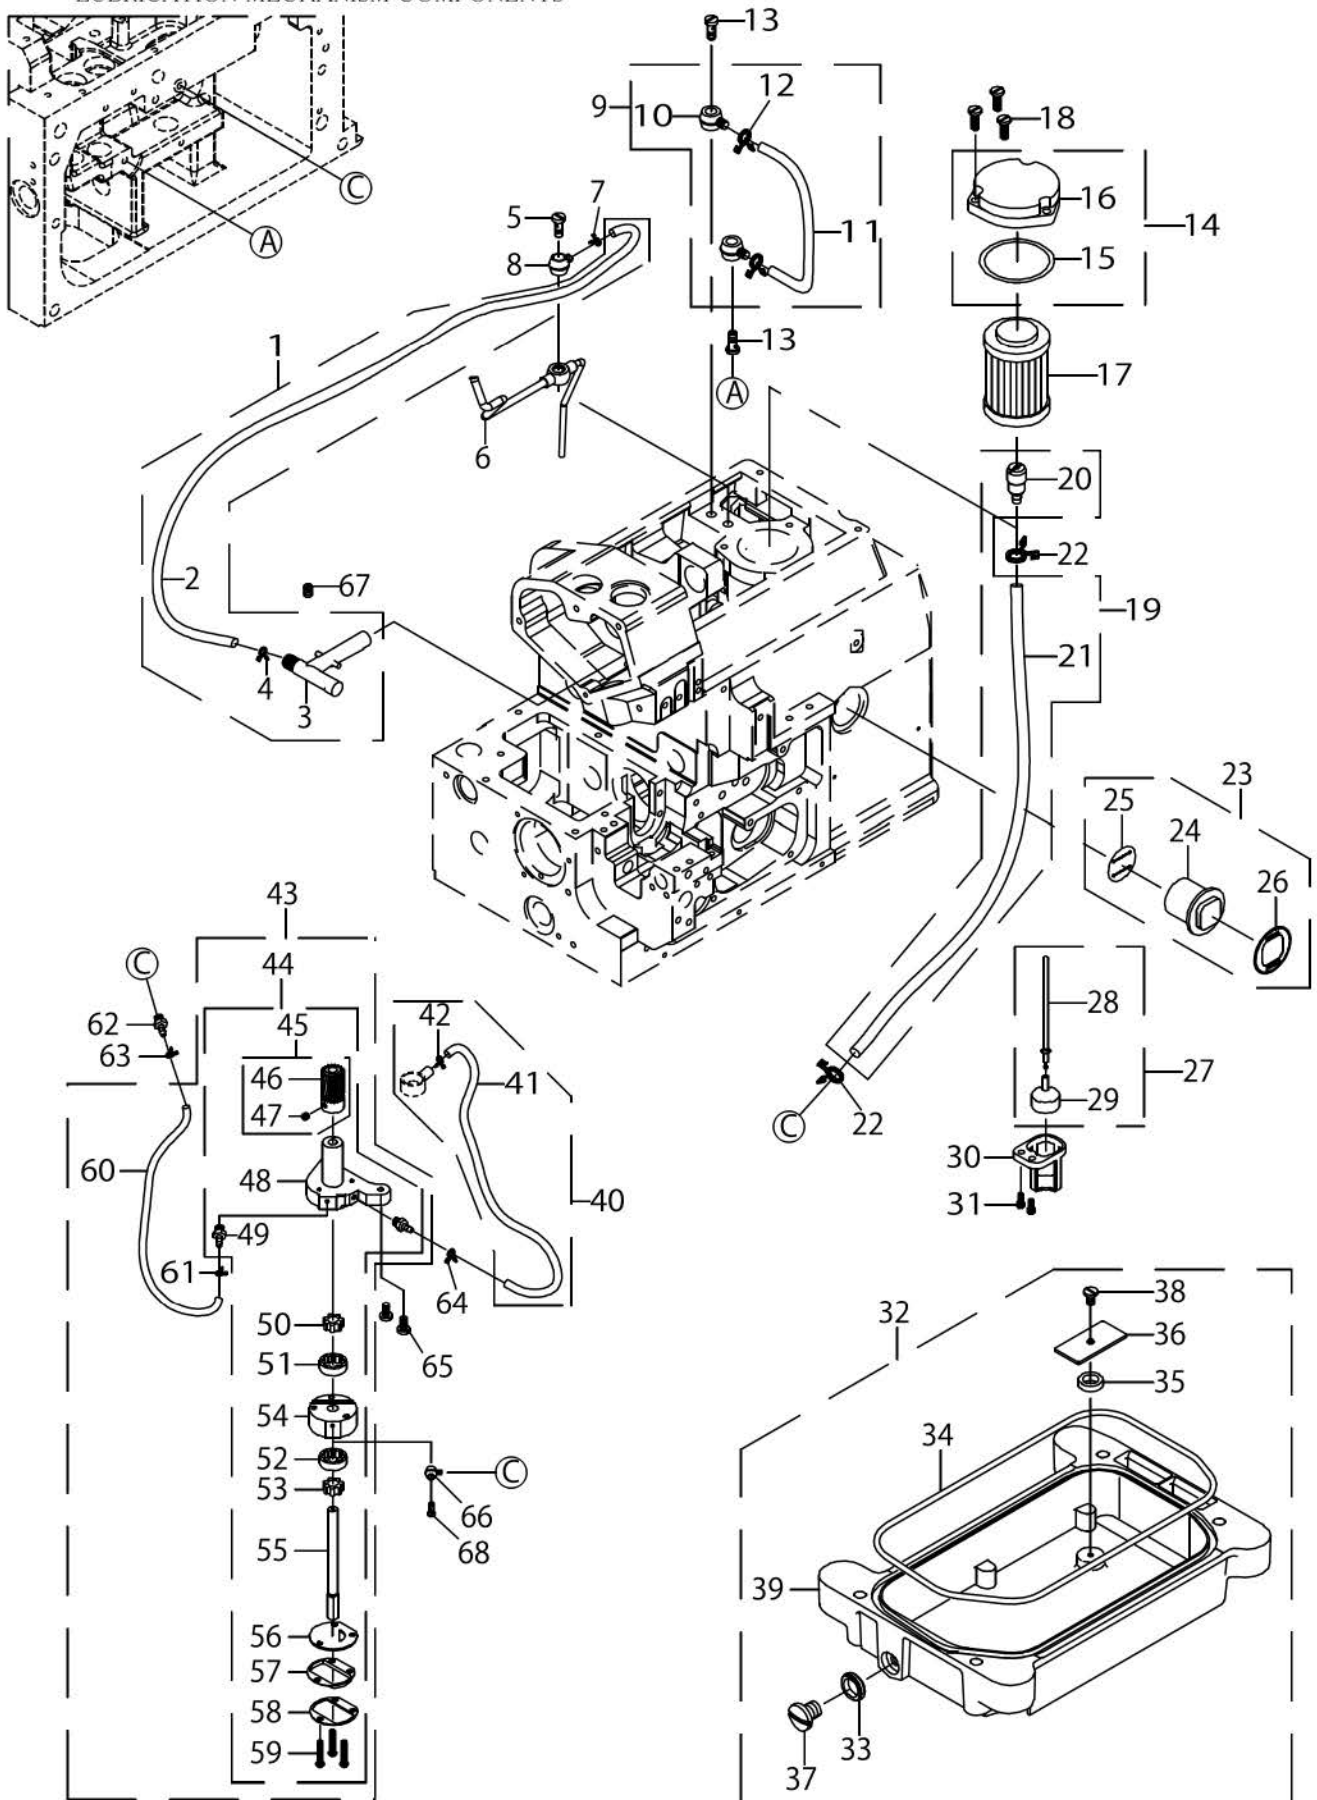

LUBRICATION MECHANISM COMPONENTS

LUBRICATION MECHANISM COMPONENTS

No.	C- ons	Le- vel	Parts No.	Replacement	Supply Code	Parts name	Qty	R- ep. Q- TY	Status	Spec	Remarks
1			70000327			OIL TUBU GROUP	1				
2		*	70000326			HOSE	1				
3		*	70000631			OIL TUBE	1				
4		*	70000658			SPRING CLAMP	1				
5			70000534			E_SCREW	1				
6			70000693			COPPER TUBE	1				
7			70000658			SPRING CLAMP	1				
8			40159760			JOINT	1				
9			70000329			HOSE COMB.	1				
10		*	70000323			JOINT	2				
11		*	70000325			HOSE	1				
12		*	70000658			SPRING CLAMP	2				
13			70000532			E_SCREW	2				
14			70000675			OIL FILTER	1				
15		*	70000144			O-RING	1				
16		*	70000674			OIL FILTER COVER	1				
17			70000312			OIL FILTER	1				
18			70000520			E_SCREW	3				
19			70000328			OIL TUBE COMB	1				
20		*	70000428			JOINT	1				
21		*	70000326			HOSE	1				
22			70000658			SPRING CLAMP	2				
23			40159762			OIL LEVEL INSPECTION LI	1				
24		*	70000157			OIL LEVEL INSPECTION LI	1				
25		*	70000158			NAME PLATE	1				
26		*	40159761			NAME PLATE	1				
27			70000160			OIL INDICATOR ROD COM	1				
28		*	70000159			OIL INDICATOR ROD	1				
29		*	70000261			OIL INDICATOR	1				
30			70000262			BAFFLE	1				
31			70000521			E_SCREW	2				
32			40159764			OIL RESERVOIR COMB.	1				
33		*	70000146			OIL SEAL	1				
34		*	70000273			O-RING	1				
35		*	70000381			MAGNET	1				
36		*	70000382			BAFFLE	1				
37		*	70000533			E_SCREW	1				
38		*	70000518			E_SCREW	1				
39		*	40159763			OIL RESERVOIR COMB.	1				
40			70000267			HOSE COMB.	1				
41		*	70000318			HOSE	1				
42		*	70000657			SPRING CLAMP	1				
43			70000716			PUMP COMB.	1				
44		*	70000715			PUMP COMB.	1				
45		*	70000260			GEAR	1				
46		*	70000258			WORM WHEEL	1				
47		*	70000582			M_SCREW	1				
48		*	70000713			PUMP BODY	1				
49		*	70000322			JOINT	2				
50		*	40159765			GEAR	1				
51		*	70000148			GEAR	1				
52		*	70000148			GEAR	1				
53		*	40159765			GEAR	1				
54		*	70000714			PUMP BODY	1				
55		*	70000712			SHAFT	1				
56		*	70000717			PUMP COVER	1				
57		*	70000710			FILTER NET	1				
58		*	70000711			GASKET	1				
59		*	70000575			M_SCREW	3				
60		*	70000324			HOSE	1