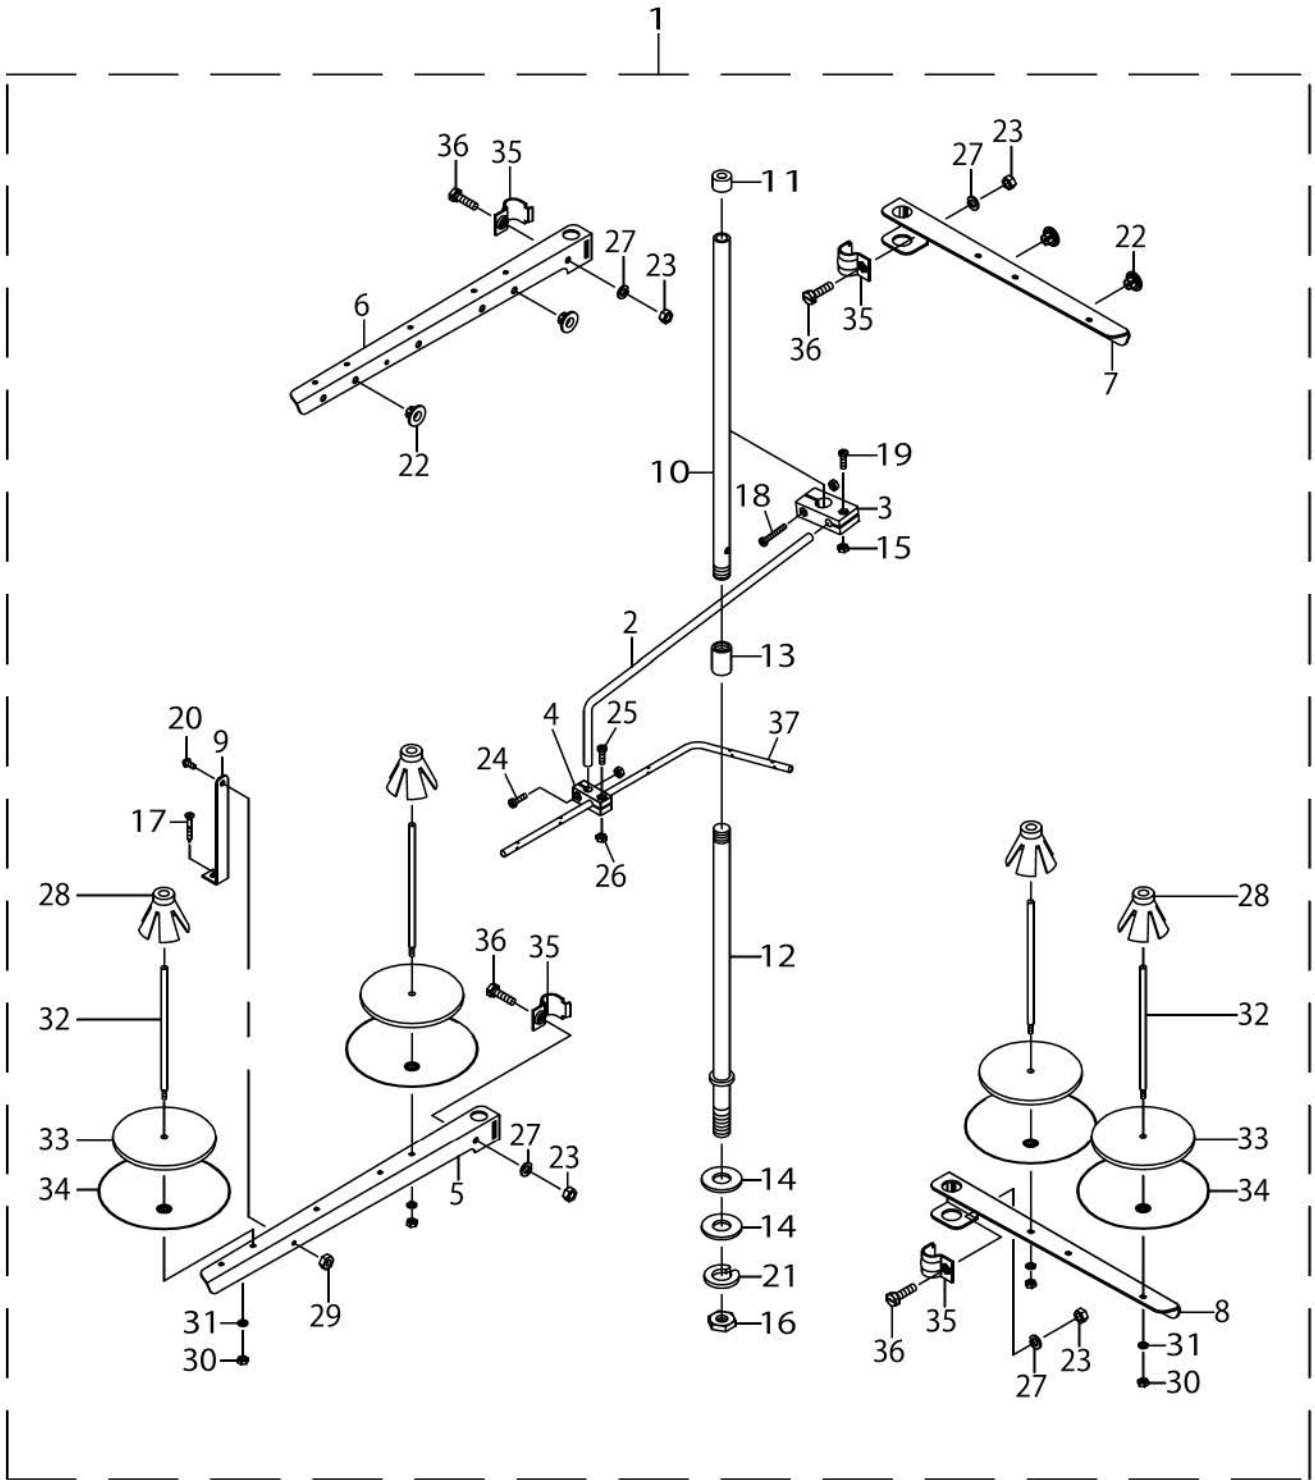

THREAD STAND COMPONENTS (FOR MO-6814S)

THREAD STAND COMPONENTS (FOR MO-6814S)

No.	C- ons	Le- vel	Parts No.	Replacement	Supply Code	Parts name	Qty	R- ep. Q- TY	Status	Spec	Remarks
1			40179484			THREAD STAND COMB.	1				
2		*	70000179			THREAD GUIDE BAR	1				
3		*	70000180			FIXED SEAT	1				
4		*	70000181			FIXED SEAT	1				
5		*	70000182			THREAD GUIDE BAR	1				
6		*	70000183			THREAD GUIDE BAR	1				
7		*	70000184			THREAD GUIDE BAR	1				
8		*	70000185			THREAD GUIDE BAR	1				
9		*	70000186			SUPPORTER	1				
10		*	70000188			THREAD STAND ROD	1				
11		*	70000189			THREAD STAND COVER	1				
12		*	70000190			THREAD STAND ROD	1				
13		*	70000192			CONNECTING LOOP	1				
14		*	70000354			WASHER	2				
15		*	70000454			NUT	2				
16		*	70000455			NUT	1				
17		*	70000547			E_SCREW	1				
18		*	70000579			M_SCREW	1				
19		*	70000580			M_SCREW	1				
20		*	70000581			M_SCREW	1				
21		*	70000618			WASHER	1				
22		*	70000219			PLUG	4				
23		*	70000456			NUT	4				
24		*	70000580			M_SCREW	1				
25		*	70000580			M_SCREW	1				
26		*	70000454			NUT	2				
27		*	70000611			WASHER	4				
28		*	70000218			THREAD STEADY BALL SE	4				
29		*	70000454			NUT	1				
30		*	70000454			NUT	4				
31		*	70000615			WASHER	4				
32		*	70000217			CONNECTING LOOP	4				
33		*	70000216			SPONGY CUSHION	4				
34		*	70000215			COILING SEAT	4				
35		*	70000191			FIXED PLATE	4				
36		*	70000589			M_SCREW	4				
37		*	70000178			THREAD GUIDE PLATE	1