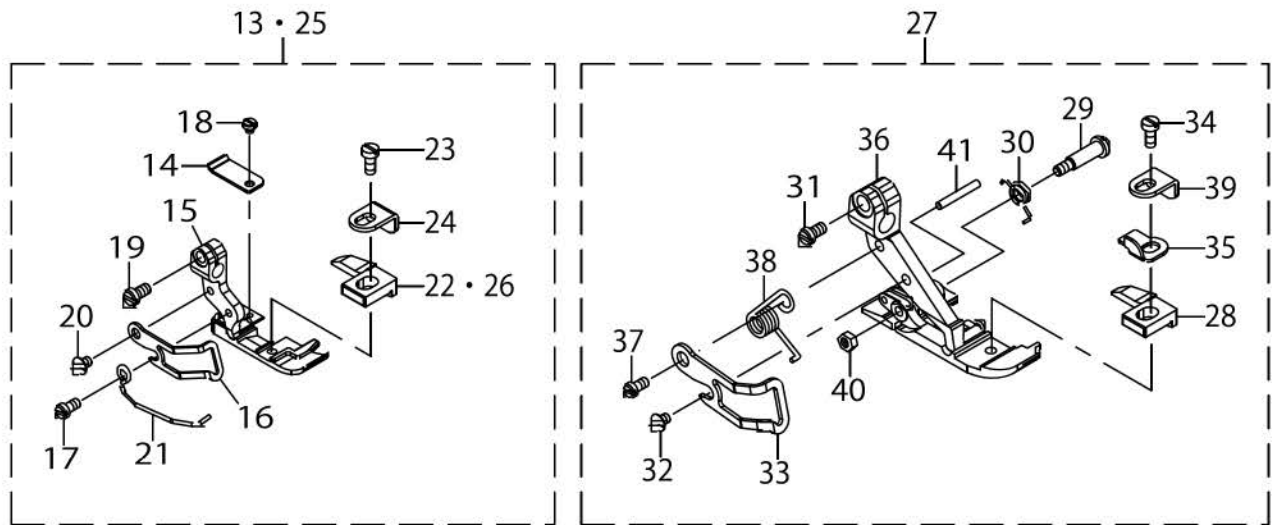

30P COMPONENTS

30P COMPONENTS

No.	C- ons	Le- vel	Parts No.	Replacement	Supply Code	Parts name	Qty	R- ep. Q- TY	Status	Spec	Remarks
1			40164048			THROAT PLATE	1				FOR 14S-BE6-3
2			40164047			THROAT PLATE	1				FOR 14S-BB6-3
3			40164049			THROAT PLATE	1				FOR 16S-DE4-3
4			40164050			FEED DOG	1				FOR 14S-BE6-3
5			40164052			FEED DOG	1				FOR 16S-DE4-3
6			40164051			FEED DOG	1				FOR 14S-BE6-3
7			40164044			FEED DOG	1				FOR 14S-BE6-3
8			40164046			FEED DOG	1				FOR 14S-BB6-3
9			40164045			FEED DOG	1				FOR 16S-DE4-3
10			40164055			NEEDLE CLAMP	1				FOR 14S-BE6-3
11			40164058			HAND WHEEL(30P)	1				FOR 14S-BE6-3
12			40164056			THREAD TAKE-UP LEVER	1				FOR 14S-BE6-3
13			40164021			PRESSER FOOT ASM.	1				FOR 14S-BE6-3
14		*	40164026			REAR PRESSER FOOT	1				FOR 14S-BE6-3
15		*	40164027			PRESSER FOOT HINGE	1				FOR 14S-BE6-3
16		*	70000735			FINGER GUARD	1				FOR 14S-BE6-3
17		*	70000500			E_SCREW	1				FOR 14S-BE6-3
18		*	70000496			E_SCREW	1				FOR 14S-BE6-3
19		*	70000505			E_SCREW	1				FOR 14S-BE6-3
20		*	70000538			E_SCREW	1				FOR 14S-BE6-3
21		*	40164028			PRESSER FOOT ARM SPRIN	1				FOR 14S-BE6-3
22		*	40164024			STITCH TONGUE	1				FOR 14S-BE6-3
23		*	70000558			E_SCREW	1				FOR 14S-BE6-3
24		*	40164053			PRESSER FOOT 514_30P	1				FOR 14S-BE6-3
25			40164020			PRESSER FOOT ASM.	1				FOR 14S-BB6-3
26		*	40164023			STITCH TONGUE	1				FOR 14S-BB6-3
27			40164029			PRESSER FOOT ASM.	1				FOR 16S-DE4-3
28		*	40164032			STITCH TONGUE	1				FOR 16S-DE4-3
29		*	40164039			HINGE SCREW	1				FOR 16S-DE4-3
30		*	40164037			SPRING	1				FOR 16S-DE4-3
31		*	70000505			E_SCREW	1				FOR 16S-DE4-3
32		*	70000538			E_SCREW	1				FOR 16S-DE4-3
33		*	40164034			FINGER GUARD	1				FOR 16S-DE4-3
34		*	40159855			E_SCREW	1				FOR 16S-DE4-3
35		*	40164036			SPRING	1				FOR 16S-DE4-3
36		*	40164038			PRESSER FOOT HINGE	1				FOR 16S-DE4-3
37		*	70000500			E_SCREW	1				FOR 16S-DE4-3
38		*	40164033			PRESSER FOOT ARM SPRIN	1				FOR 16S-DE4-3
39		*	40164035			PRESSER FOOT	1				FOR 16S-DE4-3
40		*	40164043			NUT	1				FOR 16S-DE4-3
41		*	40164042			PIN	1				FOR 16S-DE4-3