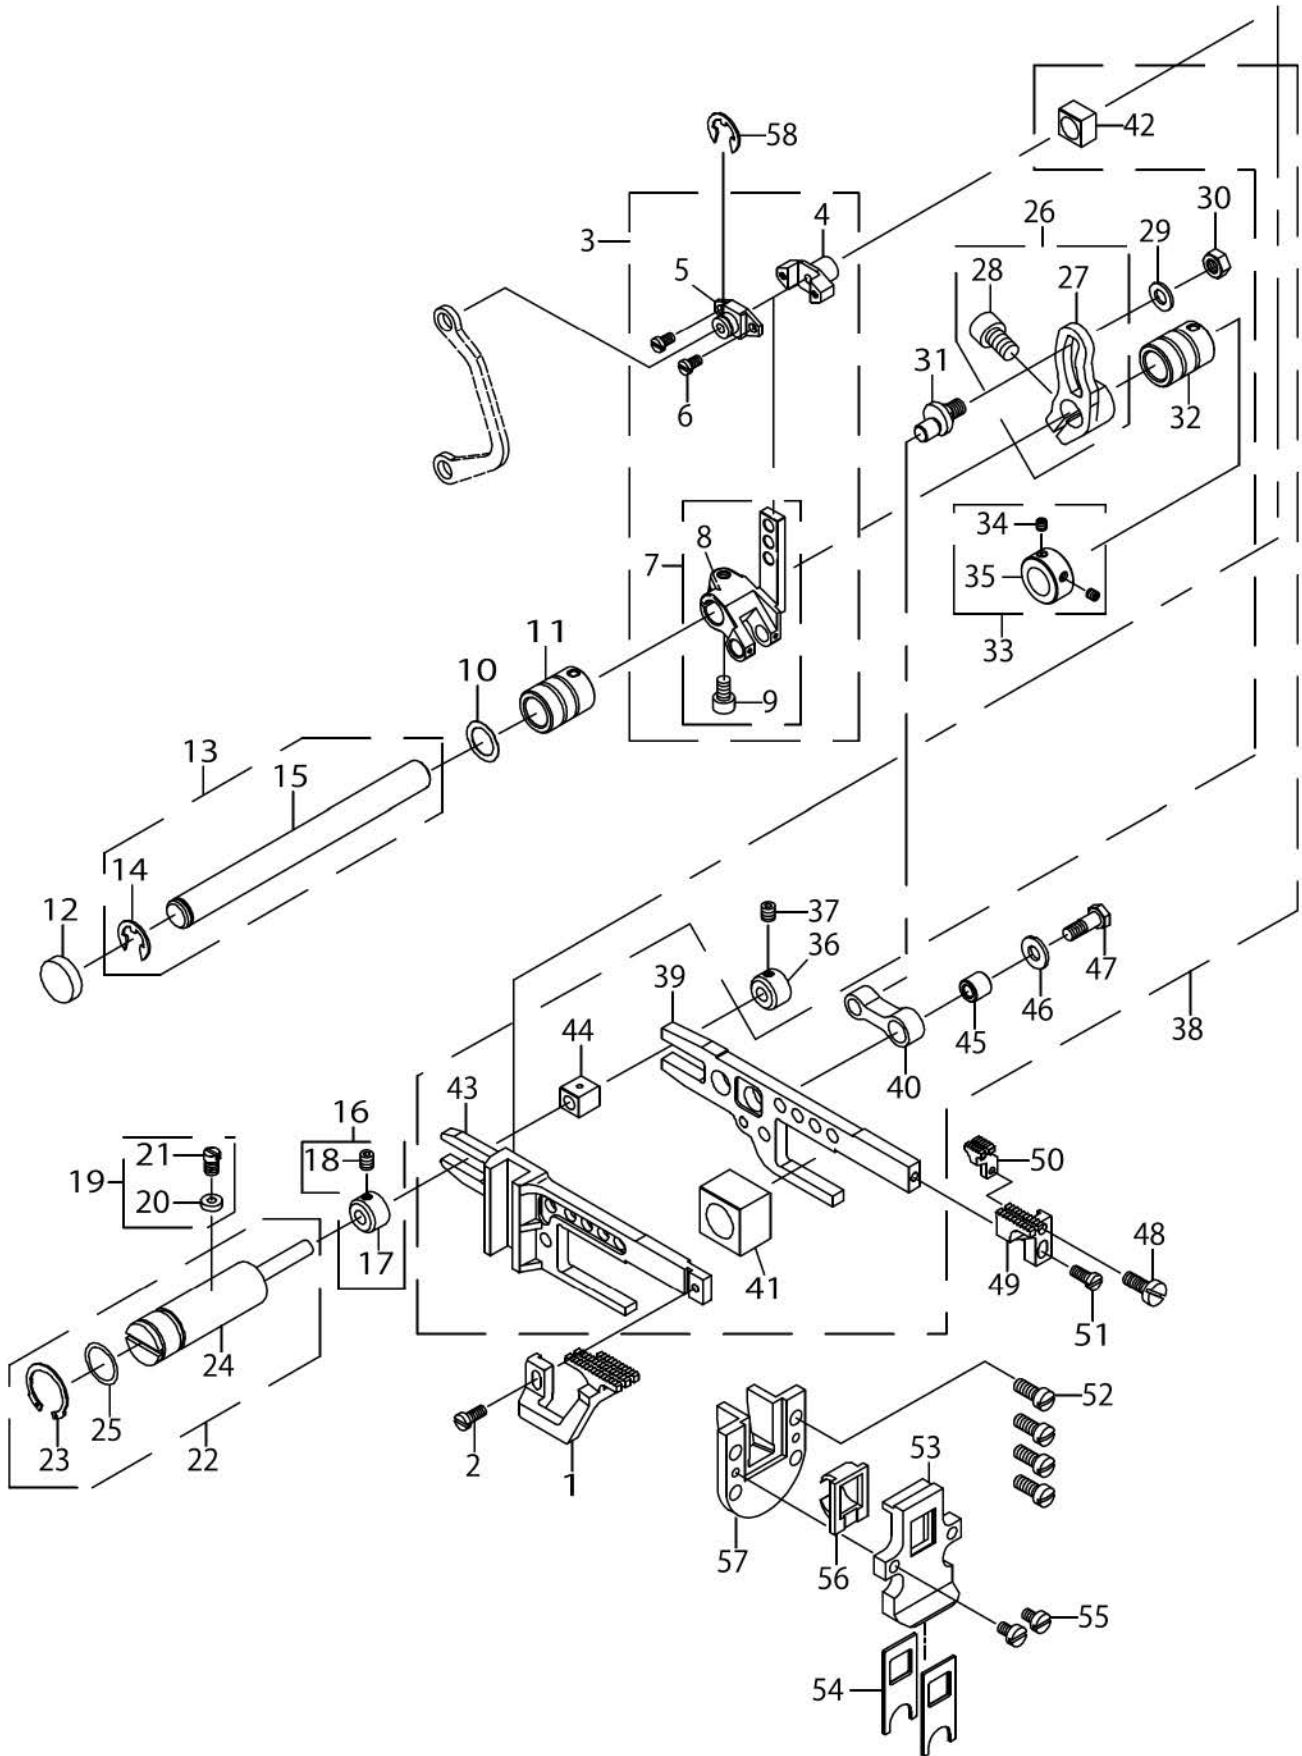

FEED MECHANISM COMPONENTS (2)

FEED MECHANISM COMPONENTS (2)

No.	C- ons	Le- vel	Parts No.	Replacement	Supply Code	Parts name	Qty	R- ep. Q- TY	Status	Spec	Remarks
1			*****			FEED DOG	1				REFER "MO-680
2			70000509			E_SCREW	1				
3			70000683			CRANK COMB.	1				
4		*	70000374			ROCKING SEAT	1				
5		*	70000375			ROCKING SEAT	1				
6		*	70000558			E_SCREW	2				
7		*	70000684			CRANK	1				
8		*	70000681			CRANK	1				
9		*	70000590			M_SCREW	1				
10			70000361			WASHER	1				
11			70000280			BUSHING	1				
12			70000446			OIL SEAL	1				
13			40159717			ECCENTRIC SHAFT COMB	1				
14		*	70000133			E_CIRCLIPS	1				
15		*	40159716			ECCENTRIC SHAFT	1				
16			70000435			COLLAR	1				
17		*	70000433		Disconinue	COLLAR	1				
18		*	70000522			E_SCREW	1				
19			70000147			OIL SEAL COMB.	1				
20		*	70000138			OIL SEAL	1				
21		*	70000548			E_SCREW	1				
22			70000734			ECCENTRIC SHAFT	1				
23		*	70000135			E_CIRCLIPS	1				
24		*	70000733			ECCENTRIC SHAFT	1				
25		*	70000141			O-RING	1				
26			70000685			CRANK	1				
27		*	70000682			CRANK	1				
28		*	70000590			M_SCREW	1				
29			70000356			WASHER	1				
30			70000458			NUT	1				
31			70000688			ADJUSTING SHAFT	1				
32			70000410			BUSHING	1				
33			40159676			COLLAR	1				
34		*	70000522			E_SCREW	2				
35		*	40159715			COLLAR	1				
36			70000433		Disconinue	COLLAR	1				
37			70000522			E_SCREW	1				
38			70000731			FEED DOG SEAT COMB.	1				
39		*	70000422			FEED DOG SEAT	1				
40		*	70000423			CONNECTING ROD	1				
41		*	70000429	70000731		SLIDE BLOCK	1	1.00			
42		*	70000686	70000731		SLIDE BLOCK	1	1.00			
43		*	70000689	70000731		FEED DOG SEAT	1	1.00			
44		*	70000732			SLIDE BLOCK	1				
45		*	70000317			BUSHING	1				
46		*	70000346			GASKET	1				
47		*	70000514			E_SCREW	1				
48			70000572			M_SCREW	1				
49			*****			FEED DOG	1				REFER "MO-680
50			*****			FEED DOG	1				REFER "MO-680
51			70000509			E_SCREW	1				
52			70000530			E_SCREW	4				
53			70000151			OIL SCRAPER HOLDER	1				
54			70000152			OIL SEAL	2				
55			70000508			E_SCREW	2				
56			40159718			OIL SEAL	1				
57			40159719			SLIDE BLOCK	1				
58			70000132			E_CIRCLIPS	1