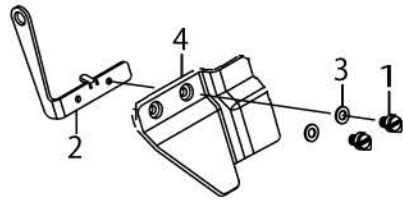

TAPE INSERTION COMPONENTS

TAPE INSERTION COMPONENTS

No.	C- ons	Le- vel	Parts No.	Replacement	Supply Code	Parts name	Qty	R- ep. Q- TY	Status	Spec	Remarks
1			70000908			M_SCREW	2				
2			40159574			SAFETY PLATE BRACKET	1				
3			40159576			WASHER	2				
4			40159810			SAFETY PLATE	1				
5			70000549			E_SCREW	1				
6			40159817			PRESSER FOOT	1				
7			40159815			TAPE GUIDE COMB.	1				
8	*		70000908			M_SCREW	1				
9	*		70000452			NUT	1				
10	*		70000359			WASHER	1				
11	*		40159576			WASHER	1				
12	*		40159811			TAPE GUIDE	1				
13	*		40159813			TAPE GUIDE	1				
14	*		40159814			E_SCREW	1				
15	*		40159812			TAPE GUIDE	1				
16			70000098			TAPE HOLDER	1				OPTIONAL PAR