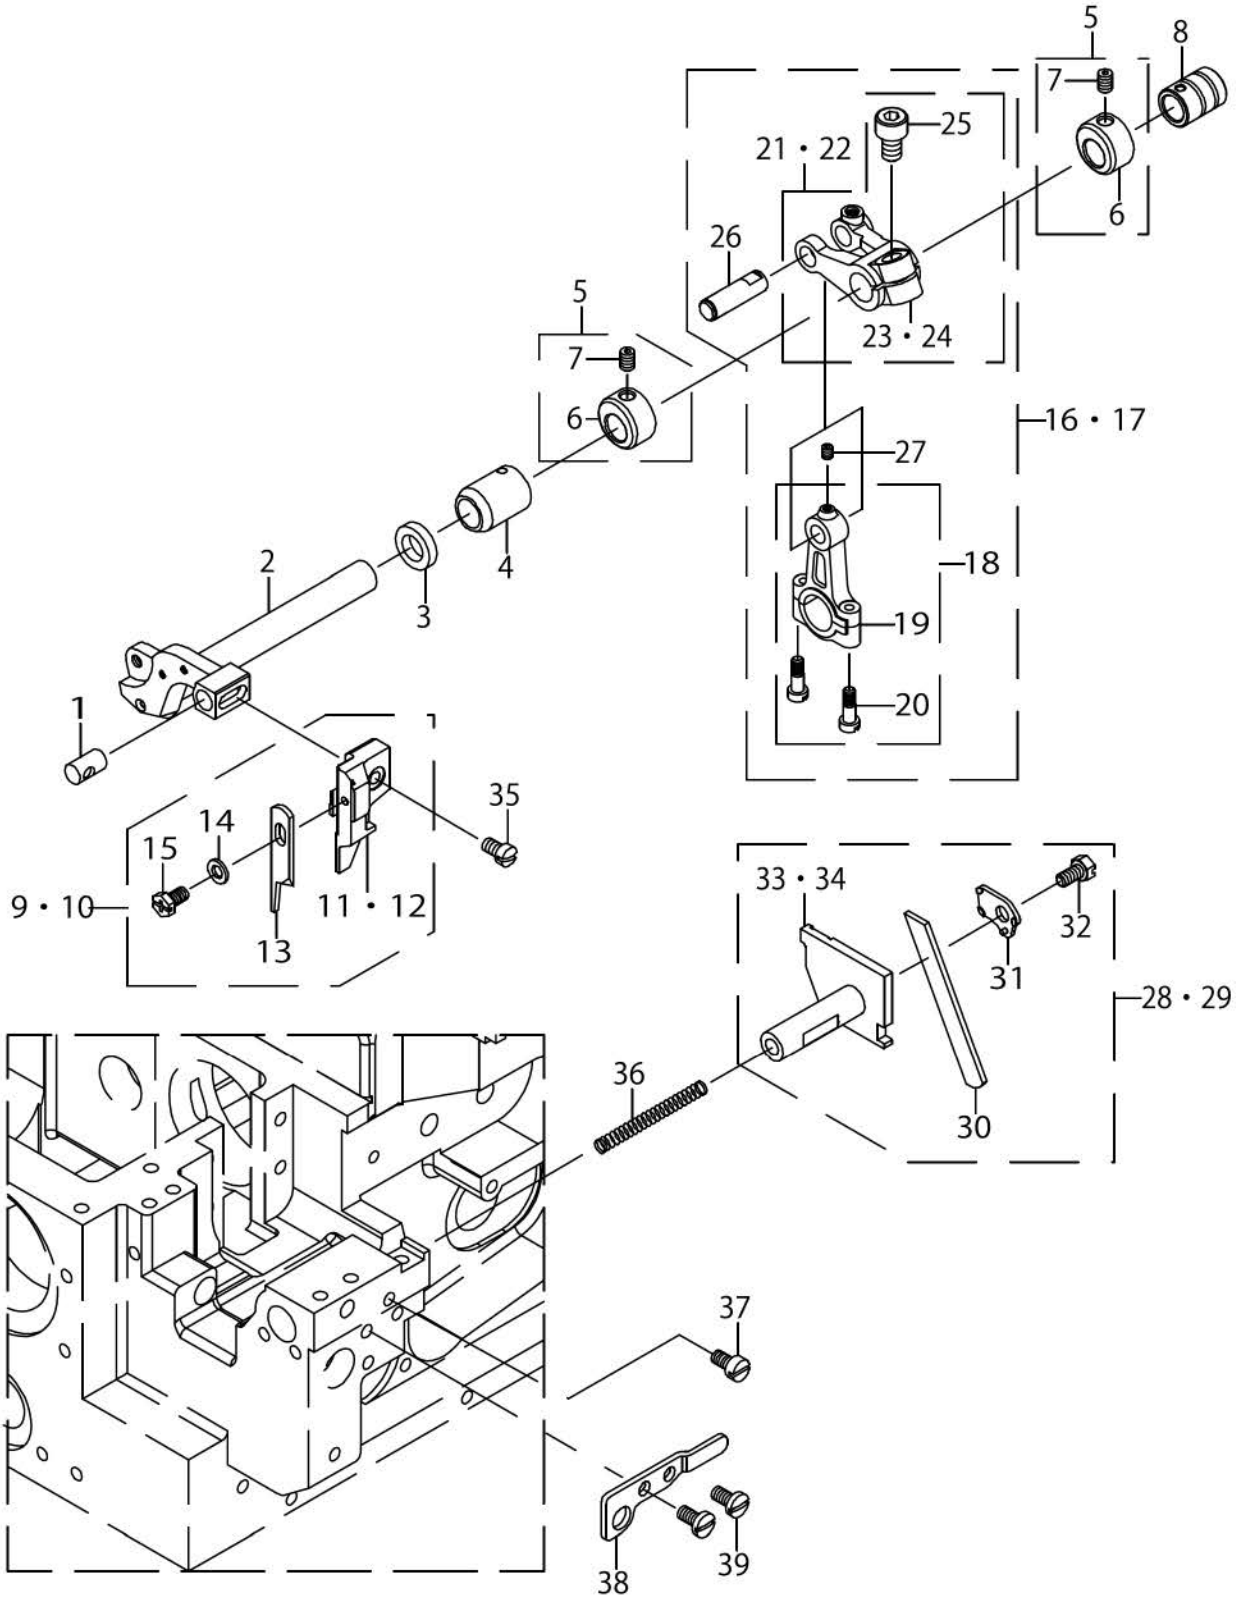

MODEL	04S/14S	16S/43S
PARTS NO	23	24
	21	22
	16	17
	11	12
	9	10
	33	34
	28	29