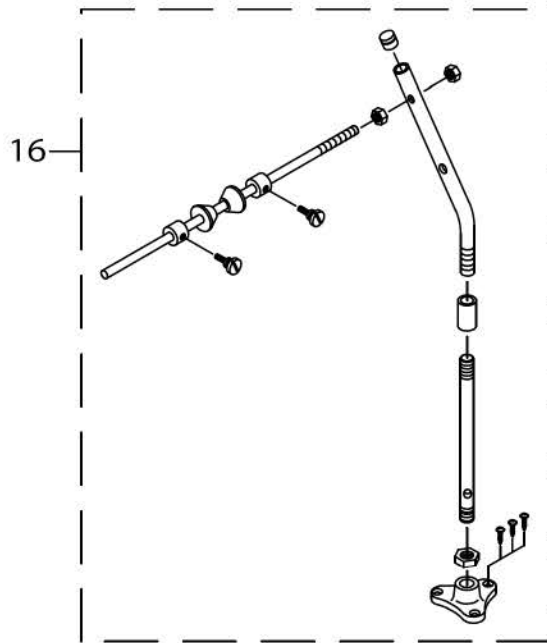

FULLY-SUNKEN TYPE TABLE COMPONENTS

ACCESSORIES PARTS COMPONENTS

ACCESSORIES PARTS COMPONENTS

No.	C- ons	Le- vel	Parts No.	Replacement	Supply Code	Parts name	Qty	R- ep. Q- TY	Status	Spec	Remarks
1			40159786			HEAD COVER	1				
2			40159785		Disconinue	SEWING OIL J18(3)	1				
3			70000757			FUNNEL	1				
4			70000759			TWEEZERS	1				
5			70000760			CHAIN	1				
6			40159796			SPANNER COMB.	1				
7		*	40159794			RING SPANNER	1				
8		*	40159795			SPANNER	1				
9			40159793			HEXAGONAL ROD SPANNE	1				
10		*	40159789			HEXAGONAL ROD SPANNE	1				
11		*	40159790			HEXAGONAL ROD SPANNE	1				
12		*	40159791			HEXAGONAL ROD SPANNE	1				
13			70000763			DESICCATIVE	1				
14			70000758			HEXAGON SCREWDRIVER	1				
15			40159792			SCREW DRIVER COMB.	1				
16		*	40159787			SCREW DRIVER	1				
17		*	40159788			SCREW DRIVER	1				
18			70000761			TOOL BAG	1				
19			70000498			E_SCREW	1				
20			70000399			KNIFE	1				
21			MDC270B1100			NEEDLE DCX27 #11	5				
22			MDC270B0800			NEEDLE DCX27 #8	5				FOR 04S-150
23			MDC270B0900			NEEDLE DCX27 #9	5				FOR 14S-24H
24			MDC270B1400			NEEDLE DCX27 #14	5				FOR 14S-44H,4
25			MDC270B1600			NEEDLE DCX27 #16	5				FOR 16S-50H

TAPE INSERTION COMPONENTS

TAPE INSERTION COMPONENTS

No.	C- ons	Le- vel	Parts No.	Replacement	Supply Code	Parts name	Qty	R- ep. Q- TY	Status	Spec	Remarks
1			70000908			M_SCREW	2				
2			40159574			SAFETY PLATE BRACKET	1				
3			40159576			WASHER	2				
4			40159810			SAFETY PLATE	1				
5			70000549			E_SCREW	1				
6			40159817			PRESSER FOOT	1				
7			40159815			TAPE GUIDE COMB.	1				
8	*		70000908			M_SCREW	1				
9	*		70000452			NUT	1				
10	*		70000359			WASHER	1				
11	*		40159576			WASHER	1				
12	*		40159811			TAPE GUIDE	1				
13	*		40159813			TAPE GUIDE	1				
14	*		40159814			E_SCREW	1				
15	*		40159812			TAPE GUIDE	1				
16			70000098			TAPE HOLDER	1				OPTIONAL PAR