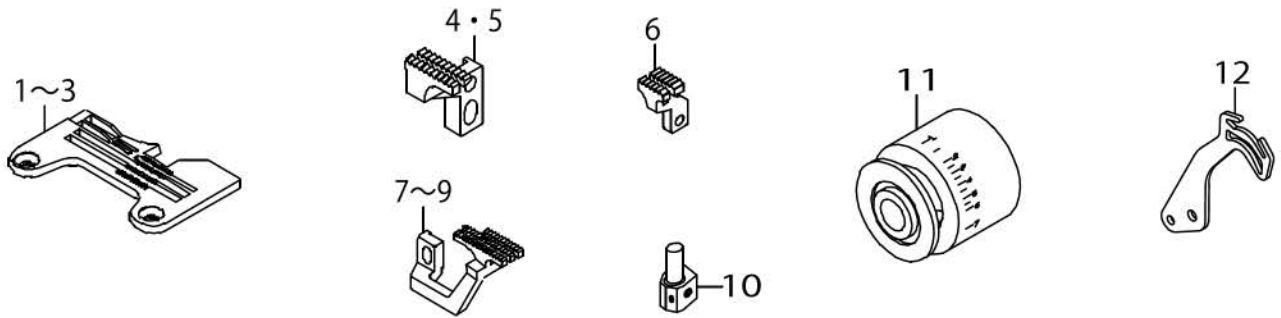

30P COMPONENTS

30P COMPONENTS

No.	C- ons	Le- vel	Parts No.	Replacement	Supply Code	Parts name	Qty	R- ep. Q- TY	Status	Spec	Remarks
1			40164048			THROAT PLATE	1				FOR 14S-BE6-3
2			40164047			THROAT PLATE	1				FOR 14S-BB6-3
3			40164049			THROAT PLATE	1				FOR 16S-DE4-3
4			40164050			FEED DOG	1				FOR 14S-BE6-3
5			40164052			FEED DOG	1				FOR 16S-DE4-3
6			40164051			FEED DOG	1				FOR 14S-BE6-3
7			40164044			FEED DOG	1				FOR 14S-BE6-3
8			40164046			FEED DOG	1				FOR 14S-BB6-3
9			40164045			FEED DOG	1				FOR 16S-DE4-3
10			40164055			NEEDLE CLAMP	1				FOR 14S-BE6-3
11			40164058			HAND WHEEL(30P)	1				FOR 14S-BE6-3
12			40164056			THREAD TAKE-UP LEVER	1				FOR 14S-BE6-3
13			40164021			PRESSER FOOT ASM.	1				FOR 14S-BE6-3
14		*	40164026			REAR PRESSER FOOT	1				FOR 14S-BE6-3
15		*	40164027			PRESSER FOOT HINGE	1				FOR 14S-BE6-3
16		*	70000735			FINGER GUARD	1				FOR 14S-BE6-3
17		*	70000500			E_SCREW	1				FOR 14S-BE6-3
18		*	70000496			E_SCREW	1				FOR 14S-BE6-3
19		*	70000505			E_SCREW	1				FOR 14S-BE6-3
20		*	70000538			E_SCREW	1				FOR 14S-BE6-3
21		*	40164028			PRESSER FOOT ARM SPRIN	1				FOR 14S-BE6-3
22		*	40164024			STITCH TONGUE	1				FOR 14S-BE6-3
23		*	70000558			E_SCREW	1				FOR 14S-BE6-3
24		*	40164053			PRESSER FOOT 514_30P	1				FOR 14S-BE6-3
25			40164020			PRESSER FOOT ASM.	1				FOR 14S-BB6-3
26		*	40164023			STITCH TONGUE	1				FOR 14S-BB6-3
27			40164029			PRESSER FOOT ASM.	1				FOR 16S-DE4-3
28		*	40164032			STITCH TONGUE	1				FOR 16S-DE4-3
29		*	40164039			HINGE SCREW	1				FOR 16S-DE4-3
30		*	40164037			SPRING	1				FOR 16S-DE4-3
31		*	70000505			E_SCREW	1				FOR 16S-DE4-3
32		*	70000538			E_SCREW	1				FOR 16S-DE4-3
33		*	40164034			FINGER GUARD	1				FOR 16S-DE4-3
34		*	40159855			E_SCREW	1				FOR 16S-DE4-3
35		*	40164036			SPRING	1				FOR 16S-DE4-3
36		*	40164038			PRESSER FOOT HINGE	1				FOR 16S-DE4-3
37		*	70000500			E_SCREW	1				FOR 16S-DE4-3
38		*	40164033			PRESSER FOOT ARM SPRIN	1				FOR 16S-DE4-3
39		*	40164035			PRESSER FOOT	1				FOR 16S-DE4-3
40		*	40164043			NUT	1				FOR 16S-DE4-3
41		*	40164042			PIN	1				FOR 16S-DE4-3