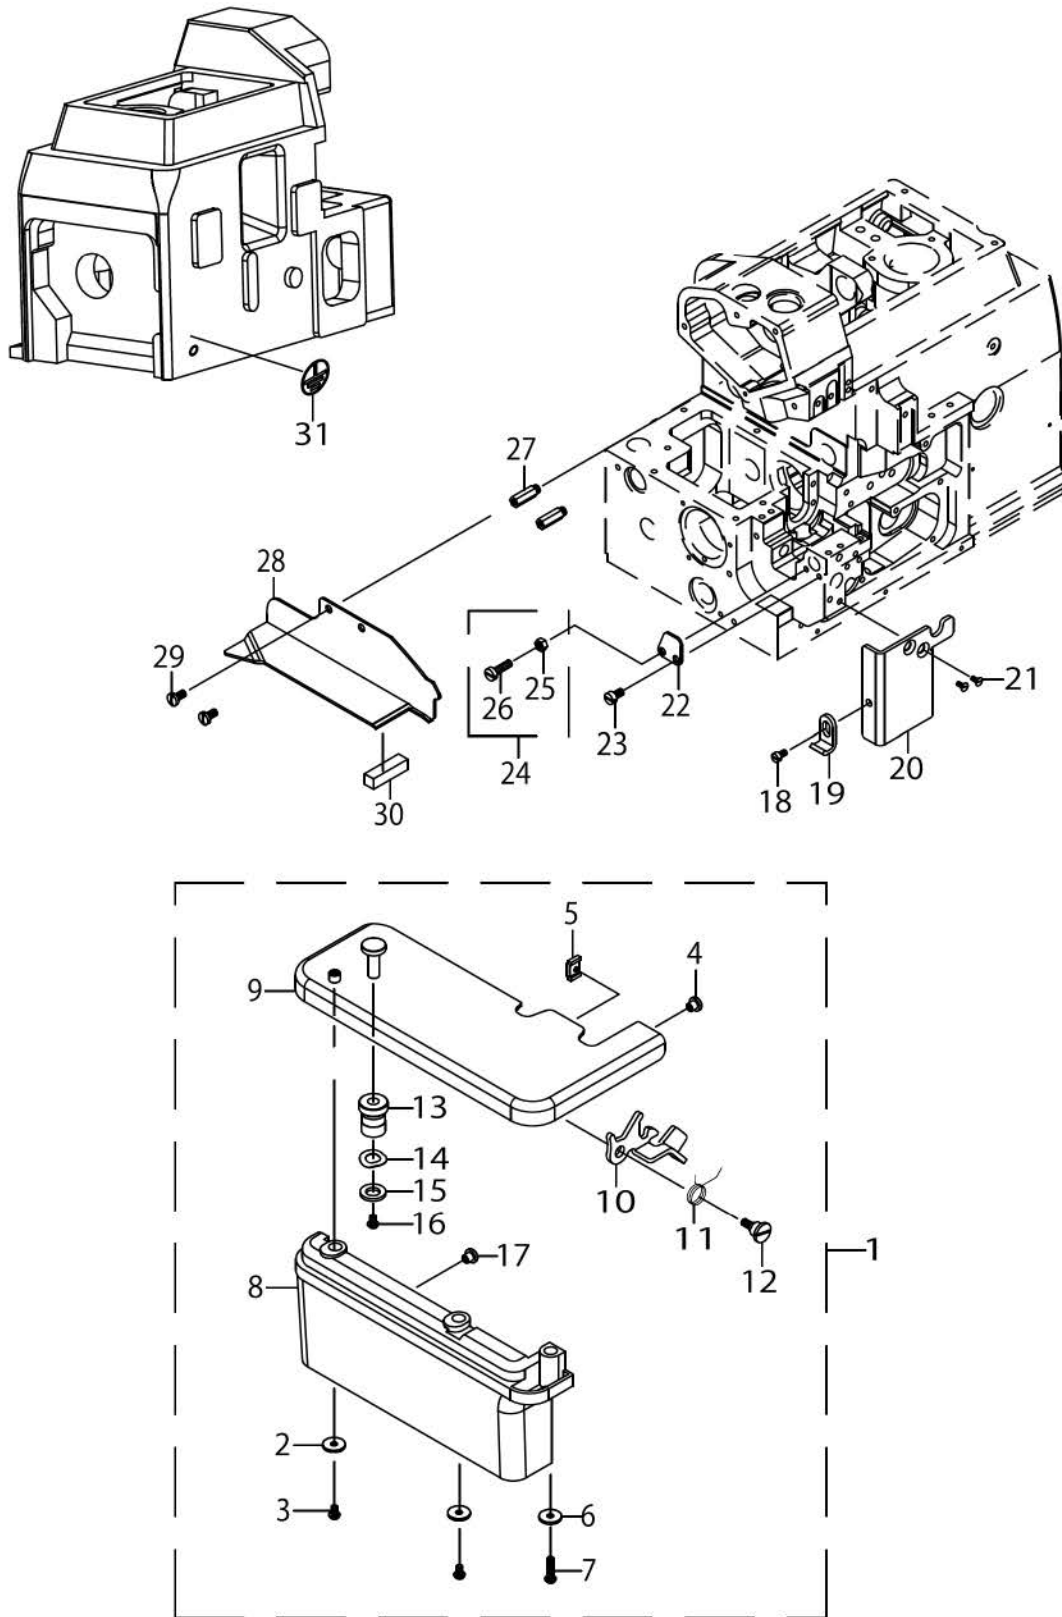

MISCELLANEOUS COVER COMPONENTS (2)

MISCELLANEOUS COVER COMPONENTS (2)

No.	C- ons	Le- vel	Parts No.	Replacement	Supply Code	Parts name	Qty	R- ep. Q- TY	Status	Spec	Remarks
1			40159557			FABRIC PLATE COVER CO	1				
2		*	70000368			WASHER	2				
3		*	70000574			M,SCREW	2				
4		*	70000490			RUBBER PLUG	1				
5		*	70000334			FIXED SEAT	1				
6		*	40159562			WASHER	1				
7		*	40159563			M,SCREW	1				
8		*	40159556			SIDE COVER	1				
9		*	40159555			FABRIC PLATE COVER	1				
10		*	40159564			LEVER	1				
11		*	40159565			SPRING	1				
12		*	70000528			E,SCREW	1				
13		*	40159558			BUSHING	1				
14		*	40159559			WASHER	1				
15		*	40159560			WASHER	1				
16		*	70000577			M,SCREW	1				
17		*	40159561			RUBBER PLUG	1				
18			40159552			M,SCREW	1				
19			40159553			GUIDE PLATE	1				
20			40159554			OILER COVER	1				
21			70000516			E,SCREW	2				
22			70000404			FIXED PLATE	1				
23			70000518			E,SCREW	1				
24			70000453			NUT	1				
25		*	70000452			NUT	1				
26		*	70000563			E,SCREW	1				
27			70000494			SCREW	2				
28			70000493			FABRIC GUIDE	1				
29			70000515			E,SCREW	2				
30			70000755			SPONGY CUSHION	1				
31			40159551			LABEL,(GROUND_MARK)	1