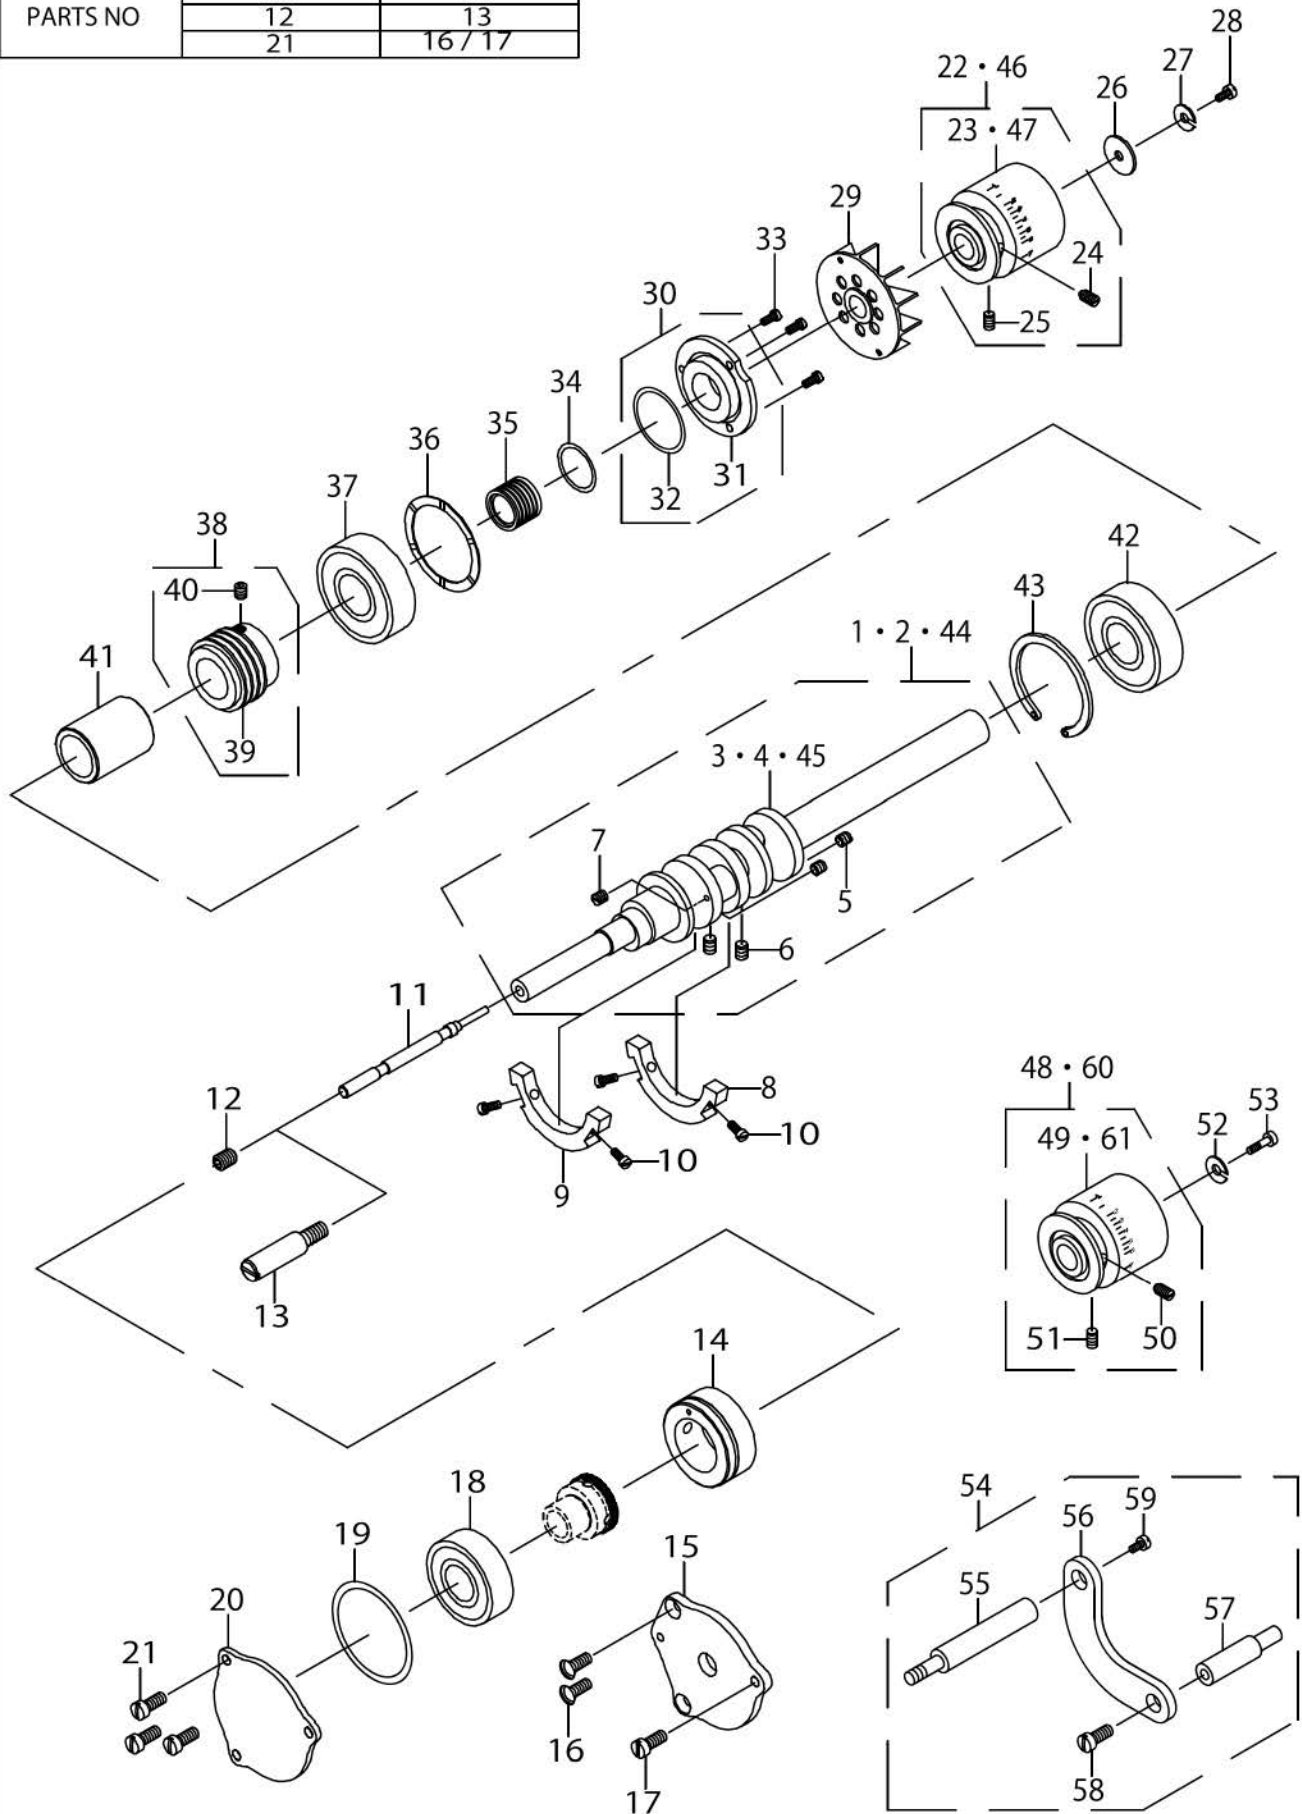

MODEL	045/145	165/435
	20	15
PARTS NO	12	13
	21	16/17

CRANKSHAFT COMPONENTS

No.	C- ons	Le- vel	Parts No.	Replacement	Supply Code	Parts name	Qty	R- ep. Q- TY	Status	Spec	Remarks
1			40159606			MAIN SHAFT COMB.	1				
2			40159607			MAIN SHAFT COMB. (HIGH TYPE)	1				FOR 14S-40H,14S
3	*		40159604			MAIN SHAFT	1				
4	*		40159605			MAIN SHAFT (HIGH TYPE)	1				FOR 14S-40H,14S
5	*		7000565			E_SCREW	2				
6	*		7000564			E_SCREW	2				
7	*		7000565			E_SCREW	1				
8			7000619			BALANCE BLOCK	1				
9			7000620			BALANCE BLOCK	1				
10			7000535			E_SCREW	4				
11			7000737			SHAFT	1				
12			40159608			M_SCREW	1				FOR 04S,14S
13			7000460			FASTENER PIN	1				FOR 16S,43S
14			7000130			BUSHING	1				
15			70000701			BEARING COVER	1				FOR 16S,43S
16			7000554			E_SCREW	2				FOR 16S,43S
17			7000562			E_SCREW	1				FOR 16S,43S
18			7000694	Discontinue		BEARING	1				
19			7000145			O-RING	1				
20			7000700			BEARING COVER	1				FOR 04S,14S
21			7000508			E_SCREW	3				FOR 04S,14S
22			40159602			HAND WHEEL COMB.	1				
23	*		40159601			HAND WHEEL	1				
24	*		7000536			E_SCREW	1				
25	*		7000546			E_SCREW	1				
26			70000341			GASKET	1				
27			7000612			WASHER	1				
28			40159603			M_SCREW	1				
29			7000750			FAN BLADE	1				
30			7000431			SIDE COVER COMB.	1				
31	*		7000430			SIDE COVER	1				
32	*		70000145			O-RING	1				
33			7000521			E_SCREW	3				
34			7000143			O-RING	1				
35			70000149			WORM WHEEL	1				
36			7000699			WASHER	1				
37			7000695			BEARING	1				
38			7000259			WORM WHEEL	1				
39	*		7000257			WORM WHEEL	1				
40	*		7000522			E_SCREW	1				
41			70000314			SHAFT	1				
42			7000696			BEARING	1				
43			7000449			STOP RING	1				
44			40164012			MAIN SHAFT COMB.(30P)	1				FOR 30P
45	*		40164011			MAIN SHAFT (30P)	1				FOR 30P
46			40164057			HAND WHEEL COMB.(30P)	1				FOR 30P
47	*		40164058			HAND WHEEL (30P)	1				FOR 30P
48			40159660			HAND WHEEL COMB.(SYN)	1				OPTIONAL PAR
49	*		40159659			HAND WHEEL (SYNCHRO)	1				
50	*		7000536			E_SCREW	1				
51	*		7000546			E_SCREW	1				
52			7000612			WASHER	1				OPTIONAL PAR
53			7000928			M_SCREW	1				OPTIONAL PAR
54			40170846			SYNCHRONIZER_STOPPER	1				OPTIONAL PAR
55	*		40170847			SYNCHRONIZER_BASE_STU	1				
56	*		40170848			SYNCHRONIZER_STOPPER	1				
57	*		40022255			SYNCHRONIZER_STOPPER	1				
58	*		SS6120940SP			SCREW 3/16-28 L=9	1				
59	*		SS6111010TP			SCREW 11/64-40 L= 9.5	1				
60			40164010			HAND WHEEL COMB.(30P)	1				OPTIONAL PAR