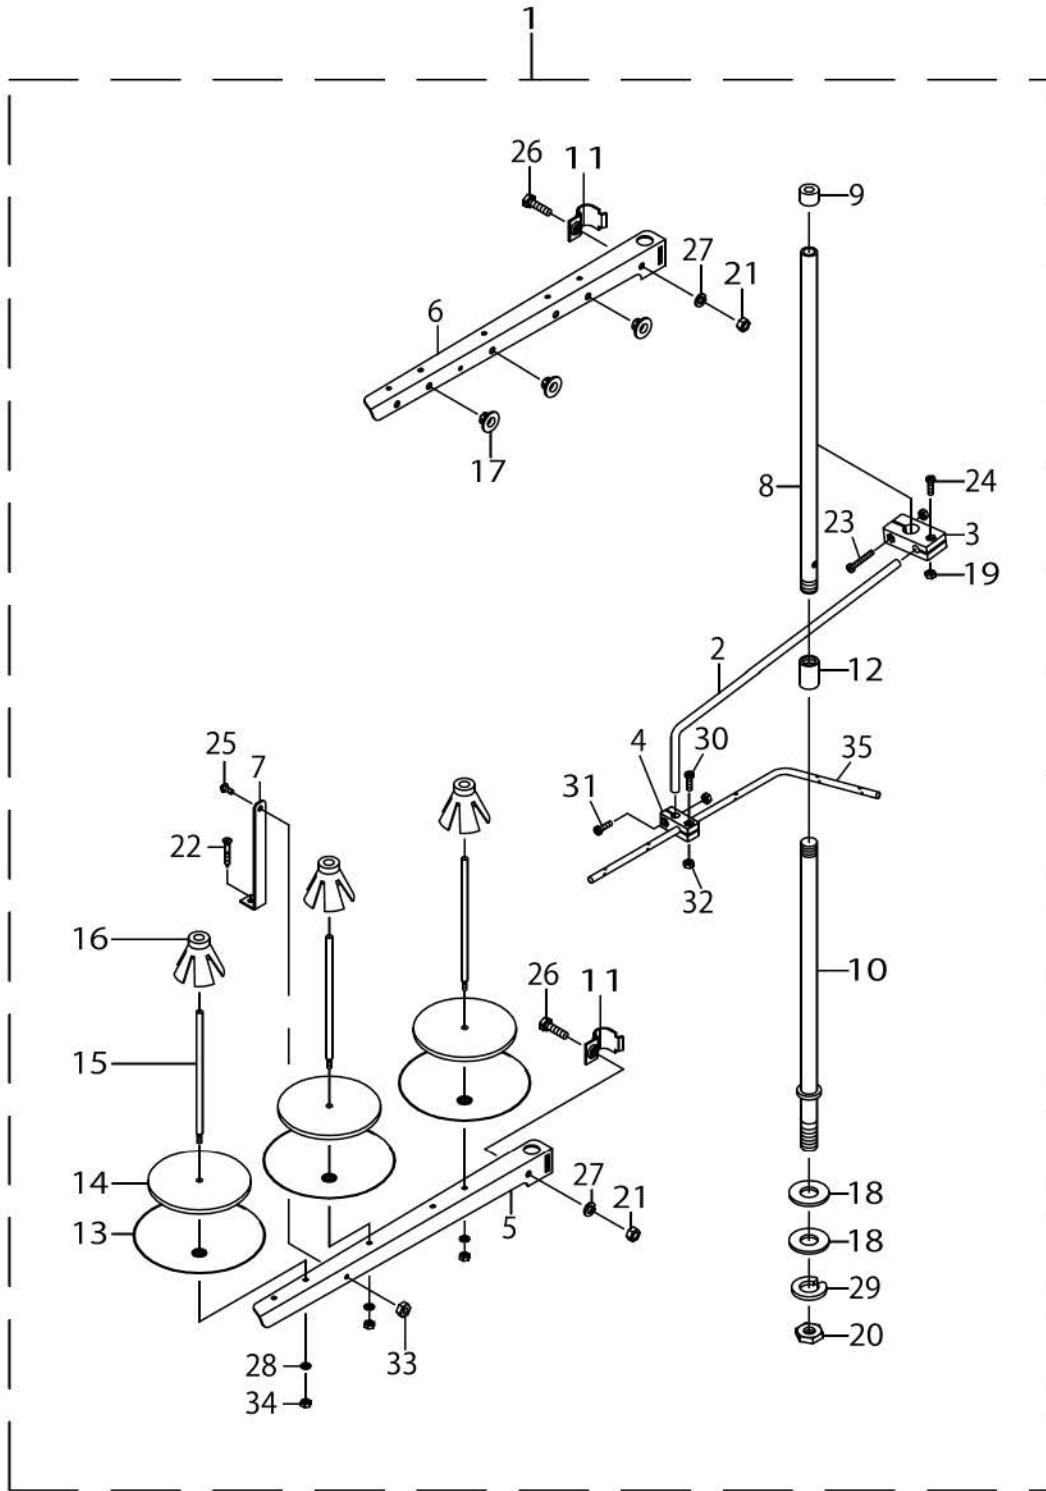

THREAD STAND COMPONENTS (FOR MO-6804S)

THREAD STAND COMPONENTS (FOR MO-6804S)

No.	C- ons	Le- vel	Parts No.	Replacement	Supply Code	Parts name	Qty	R- ep. Q- TY	Status	Spec	Remarks
1			40179483			THREAD STAND COMB.	1				
2		*	70000179			THREAD GUIDE BAR	1				
3		*	70000180			FIXED SEAT	1				
4		*	70000181			FIXED SEAT	1				
5		*	70000182			THREAD GUIDE BAR	1				
6		*	70000183			THREAD GUIDE BAR	1				
7		*	70000186			SUPPORTER	1				
8		*	70000188			THREAD STAND ROD	1				
9		*	70000189			THREAD STAND COVER	1				
10		*	70000190			THREAD STAND ROD	1				
11		*	70000191			FIXED PLATE	2				
12		*	70000192			CONNECTING LOOP	1				
13		*	70000215			COILING SEAT	3				
14		*	70000216			SPONGY CUSHION	3				
15		*	70000217			CONNECTING LOOP	3				
16		*	70000218			THREAD STEADY BALL SE	3				
17		*	70000219			PLUG	3				
18		*	70000354			WASHER	2				
19		*	70000454			NUT	2				
20		*	70000455			NUT	1				
21		*	70000456			NUT	2				
22		*	70000547			E_SCREW	1				
23		*	70000579			M_SCREW	1				
24		*	70000580			M_SCREW	1				
25		*	70000581			M_SCREW	1				
26		*	70000589			M_SCREW	2				
27		*	70000611			WASHER	2				
28		*	70000615			WASHER	3				
29		*	70000618			WASHER	1				
30		*	70000580			M_SCREW	1				
31		*	70000580			M_SCREW	1				
32		*	70000454			NUT	2				
33		*	70000454			NUT	1				
34		*	70000454			NUT	3				
35		*	70000178			THREAD GUIDE PLATE	1