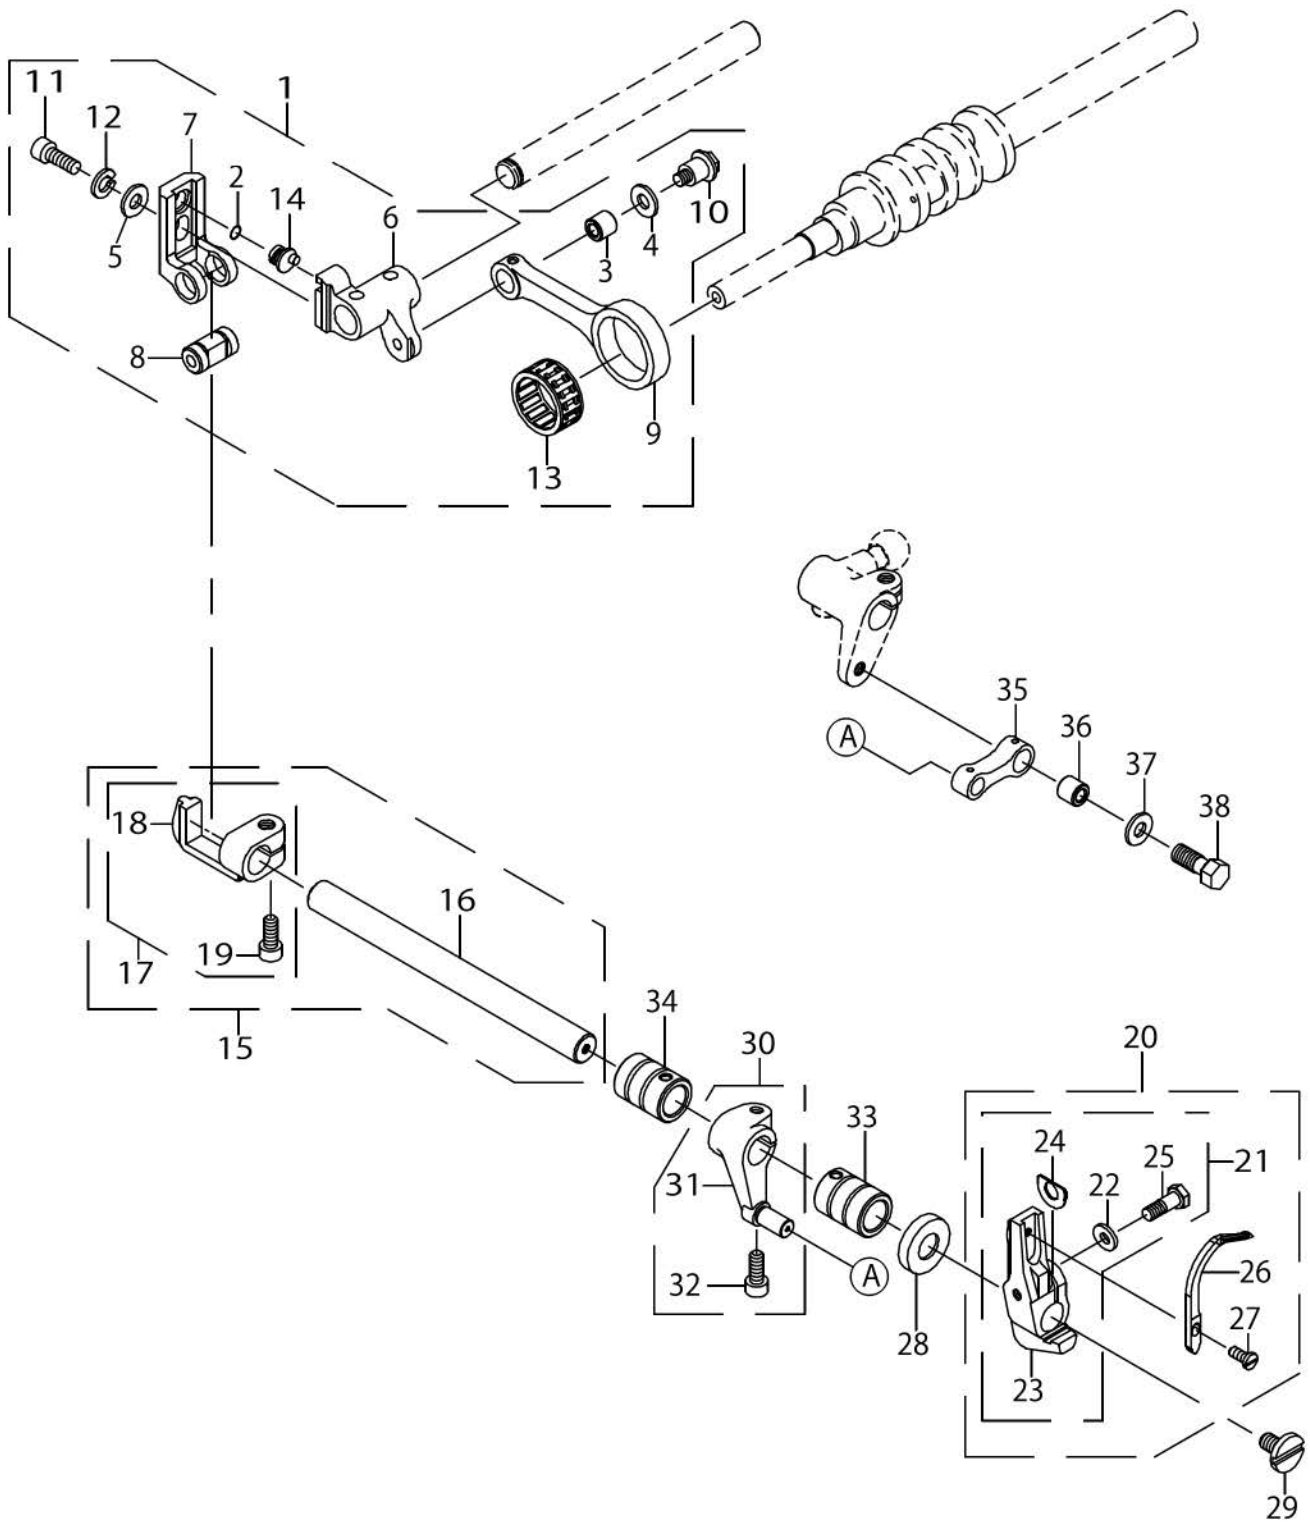

CHAIN LOOPER COMPONENTS (1)

CHAIN LOOPER COMPONENTS (1)

No.	C- ons	Le- vel	Parts No.	Replacement	Supply Code	Parts name	Qty	R- ep. Q- TY	Status	Spec	Remarks
1			70000479			CONNECTING ROD COMB.	1				
2		*	70000139			O-RING	1				
3		*	70000317			BUSHING	1				
4		*	70000346			GASKET	1				
5		*	70000357			WASHER	1				
6		*	70000463			ADJUSTING SEAT	1				
7		*	70000464			ADJUSTING SEAT	1				
8		*	70000467			SHAFT	1				
9		*	70000478			CONNECTING ROD	1				
10		*	70000514			E_SCREW	1				
11		*	70000561			E_SCREW	1				
12		*	70000616			WASHER	1				
13		*	70000697			BEARING	1				
14		*	70000703			ECCENTRIC	1				
15			70000465			SLIDE BLOCK GUIDE	1				
16		*	70000461			SHAFT	1				
17		*	70000466			SLIDE BLOCK GUIDE	1				
18		*	70000462			SLIDE BLOCK GUIDE	1				
19		*	70000590			M_SCREW	1				
20			70000475			LOOPER COMB.	1				
21		*	70000476			LOOPER HOLDER	1				
22		*	70000351			WASHER	1				
23		*	70000474			LOOPER HOLDER	1				
24		*	70000380			GASKET	1				
25		*	70000531			E_SCREW	1				
26		*	70000473			LOOPER	1				
27		*	70000508			E_SCREW	1				
28			70000270			OIL SEAL	1				
29			70000525			SCREW	1				
30			70000471			LOOPER CONNECTING RC	1				
31		*	70000470			LOOPER CONNECTING RC	1				
32		*	70000590			M_SCREW	1				
33			70000477			BUSHING	1				
34			70000410			BUSHING	1				
35			70000472			CONNECTING ROD	1				
36			70000317			BUSHING	1				
37			70000346			GASKET	1				
38			70000514			E_SCREW	1