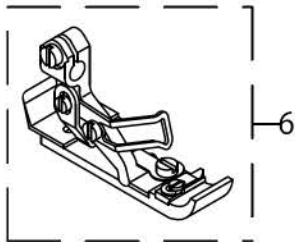

TAPE INSERTION COMPONENTS

TAPE INSERTION COMPONENTS

No.	C- ons	Le- vel	Parts No.	Replacement	Supply Code	Parts name	Qty	R- ep. Q- TY	Status	Spec	Remarks
1			70000908			M_SCREW	2				
2			40159574			SAFETY PLATE BRACKET	1				
3			40159576			WASHER	2				
4			40159810			SAFETY PLATE	1				
5			70000549			E_SCREW	1				
6			40159817			PRESSER FOOT	1				
7			40159815			TAPE GUIDE COMB.	1				
8	*		70000908			M_SCREW	1				
9	*		70000452			NUT	1				
10	*		70000359			WASHER	1				
11	*		40159576			WASHER	1				
12	*		40159811			TAPE GUIDE	1				
13	*		40159813			TAPE GUIDE	1				
14	*		40159814			E_SCREW	1				
15	*		40159812			TAPE GUIDE	1				
16			70000098			TAPE HOLDER	1				OPTIONAL PAR